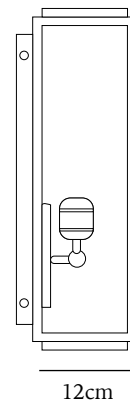

## Mayfair Lamp Wide

W: 22cm  
D: 12cm  
H: 38cm

Weight: 8kg.  
Code: MAY01WL

“The Mayfair wall lamp is similar in every way to our London Lamp, with the exception of the detail on the front face, giving it a little more interest and elegance. The Mayfair lights are constructed from stainless steel, 4mm Toughened glass and are available in a ‘Weathered Zinc’, ‘Weathered Matt Black’ or ‘Corten Steel’ powder coated finish.”

Lamp Fitting: 1x E27 Edison Screw  
IP44 Rated  
Max 60W

Front

Back

Side

## Mayfair Lamp Slim

W: 16cm  
D: 12cm  
H: 38cm

Weight: 5kg.  
Code: MAY02WL

“The Mayfair wall lamp is similar in every way to our London Lamp, with the exception of the detail on the front face, giving it a little more interest and elegance. The Mayfair lights are constructed from stainless steel, 4mm Toughened glass and are available in a ‘Weathered Zinc’, ‘Weathered Matt Black’ or ‘Corten Steel’ powder coated finish.”

Lamp Fitting: 1x E27 Edison Screw  
IP44 Rated  
Max 60W

**Front**

**Back**

**Side**