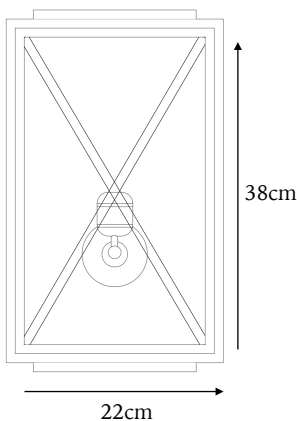

## Mayfair Lamp Wide

W: 22cm  
D: 12cm  
H: 38cm

Weight: 8kg.  
Code: MAY01WL

“The Mayfair wall lamp is similar in every way to our London Lamp, with the exception of the detail on the front face, giving it a little more interest and elegance. The Mayfair lights are constructed from stainless steel, 4mm Toughened glass and are available in a ‘Weathered Zinc’, ‘Weathered Matt Black’ or ‘Corten Steel’ powder coated finish.”

Lamp Fitting: 1x E27 Edison Screw  
IP44 Rated  
Max 60W

Front

Back

Side

## Mayfair Lamp Slim

W: 16cm  
D: 12cm  
H: 38cm

Weight: 5kg.  
Code: MAY02WL

“The Mayfair wall lamp is similar in every way to our London Lamp, with the exception of the detail on the front face, giving it a little more interest and elegance. The Mayfair lights are constructed from stainless steel, 4mm Toughened glass and are available in a ‘Weathered Zinc’, ‘Weathered Matt Black’ or ‘Corten Steel’ powder coated finish.”

Lamp Fitting: 1x E27 Edison Screw  
IP44 Rated  
Max 60W

**Front**

**Back**

**Side**