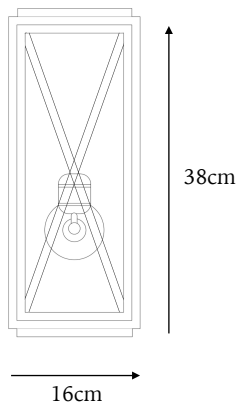

## Mayfair Lamp Wide

W: 22cm  
D: 12cm  
H: 38cm

Weight: 8kg.  
Code: MAY01WL

“The Mayfair wall lamp is similar in every way to our London Lamp, with the exception of the detail on the front face, giving it a little more interest and elegance. The Mayfair lights are constructed from stainless steel, 4mm Toughened glass and are available in a ‘Weathered Zinc’, ‘Weathered Matt Black’ or ‘Corten Steel’ powder coated finish.”

Lamp Fitting: 1x E27 Edison Screw  
IP44 Rated  
Max 60W

Front

Back

Side

## Mayfair Lamp Slim

W: 16cm  
D: 12cm  
H: 38cm

Weight: 5kg.  
Code: MAY02WL

“The Mayfair wall lamp is similar in every way to our London Lamp, with the exception of the detail on the front face, giving it a little more interest and elegance. The Mayfair lights are constructed from stainless steel, 4mm Toughened glass and are available in a ‘Weathered Zinc’, ‘Weathered Matt Black’ or ‘Corten Steel’ powder coated finish.”

Lamp Fitting: 1x E27 Edison Screw  
IP44 Rated  
Max 60W

**Front**

**Back**

**Side**