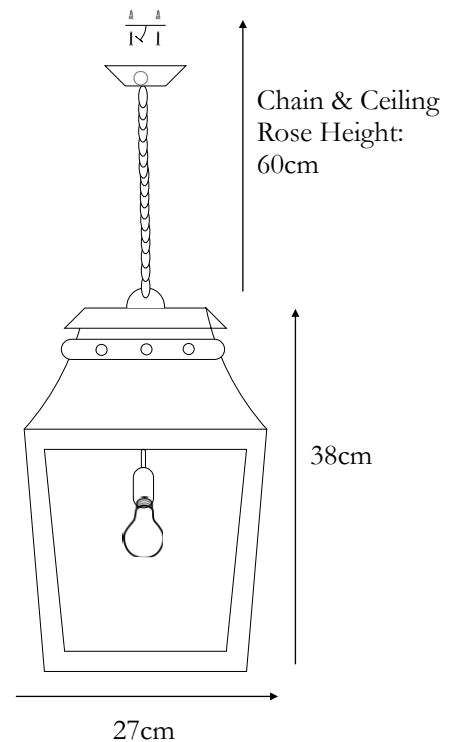

A PLACE IN THE GARDEN

Bath Hanging Lamp Small

W: 27cm

D: 27cm

H: 38cm

Weight: 6kg.

Code: BATH-HL02

“The Stunning but simple Bath Hanging Lanterns, to match our Coach Lamps is now available in two sizes. The Bath Coach Lamp is Suitable for Entrance Porches and Covered Walkways. The lantern arrives with a Ceiling Hook, Mounting Plate, Ceiling Rose, Chain and a Vintage LED Bulb. These lanterns are IP23, so its not recommended for exposed outdoor use.”

Lamp Fitting: 1x E27 Edison Screw
IP23 Rated
Max 60W

A PLACE IN THE GARDEN

Bath Hanging Lamp Large

W: 35cm

D: 35cm

H: 46cm

Weight: 8kg.

Code: BATH-HL01

Lamp Fitting: 1x E27 Edison Screw
IP23 Rated
Max 60W