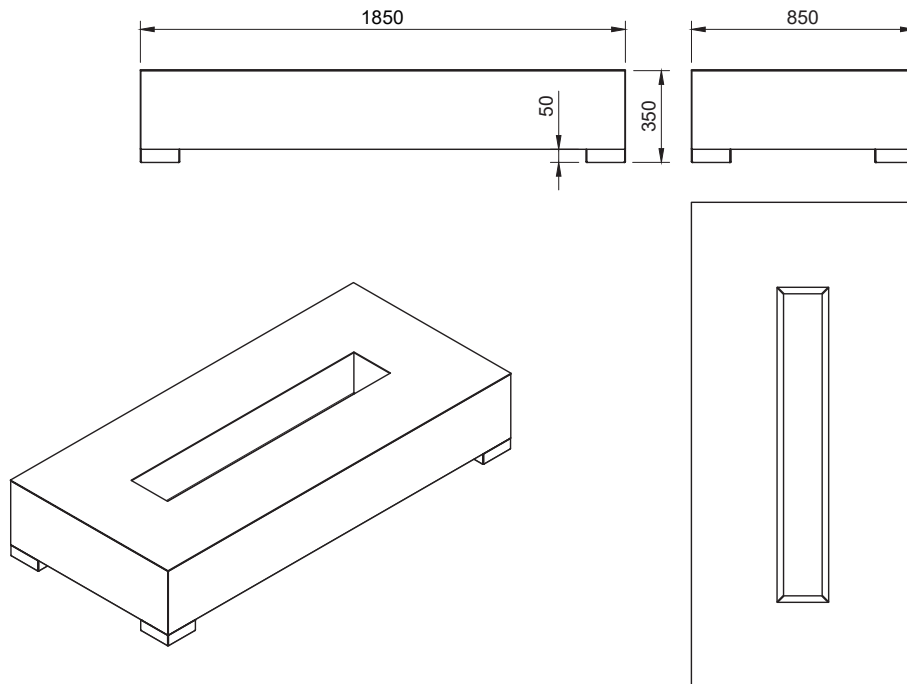

A PLACE IN THE GARDEN

SPEC SHEETS - BIO ETHANOL ROUND FIRE TABLE

Zinc Bowl Specs

98cm diameter x 50cm H
Weight - 46kg.

Burner Info:

Eco Smart Fire - AB8 Ethanol Burner
40.2cm Diameter x 15.9cm H
Weight. - 8.2kg

Constructed from Stainless Steel Grade 304

A PLACE IN THE GARDEN

SPEC SHEETS - BIO ETHANOL SLIM FIRE TABLE

Zinc Table Specs

185cm W x 85cm D x 35cm H
Weight - 80kg.

Burner Info:

Eco Smart Fire - XL1200 Ethanol Burner
125.3cm W x 24.8cm D x 12.4cm H
Weight. - 21kg