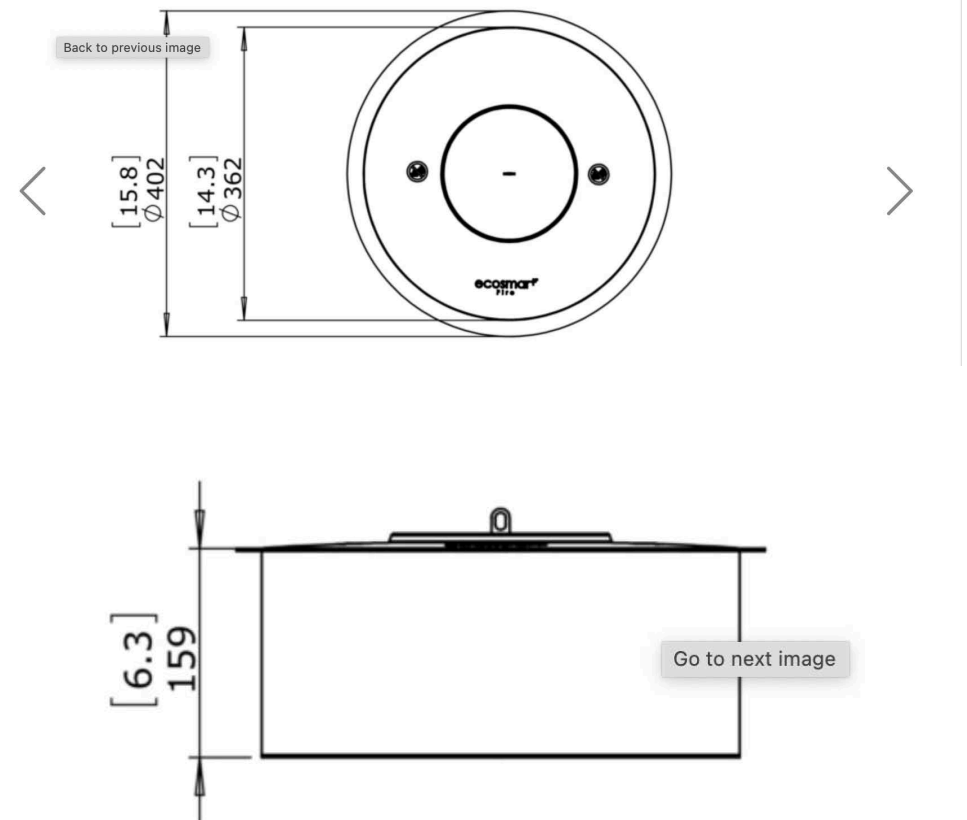

A PLACE IN THE GARDEN

SPEC SHEETS - BIO ETHANOL ROUND FIRE TABLE

Zinc Bowl Specs

98cm diameter x 50cm H
Weight - 46kg.

Burner Info:

Eco Smart Fire - AB8 Ethanol Burner
40.2cm Diameter x 15.9cm H
Weight. - 8.2kg

Constructed from Stainless Steel Grade 304

A PLACE IN THE GARDEN

SPEC SHEETS - BIO ETHANOL SLIM FIRE TABLE

Zinc Table Specs

185cm W x 85cm D x 35cm H
Weight - 80kg.

Burner Info:

Eco Smart Fire - XL1200 Ethanol Burner
125.3cm W x 24.8cm D x 12.4cm H
Weight. - 21kg