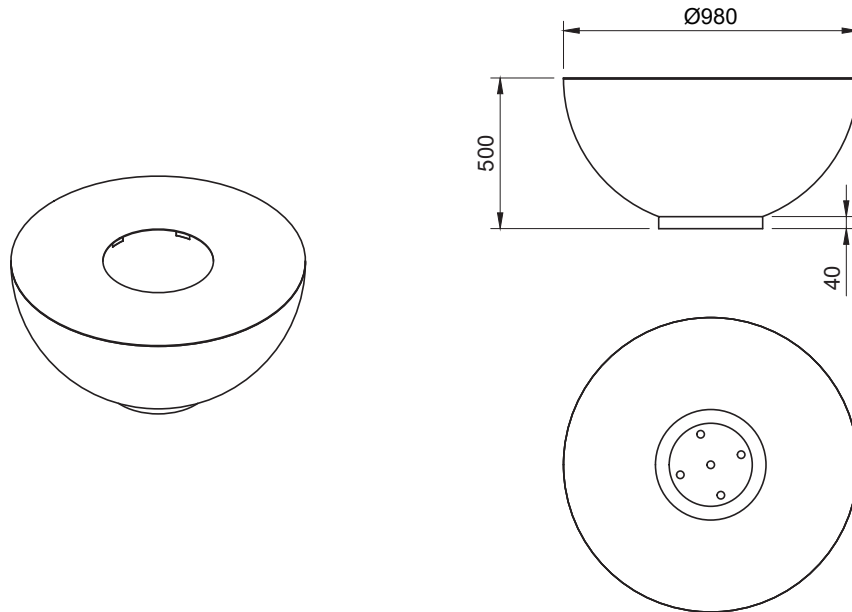

A PLACE IN THE GARDEN

SPEC SHEETS - BIO ETHANOL ROUND FIRE TABLE

Zinc Bowl Specs

98cm diameter x 50cm H
Weight - 46kg.

Burner Info:

Eco Smart Fire - AB8 Ethanol Burner
40.2cm Diameter x 15.9cm H
Weight. - 8.2kg

Constructed from Stainless Steel Grade 304

A PLACE IN THE GARDEN

SPEC SHEETS - BIO ETHANOL SLIM FIRE TABLE

Zinc Table Specs

185cm W x 85cm D x 35cm H
Weight - 80kg.

Burner Info:

Eco Smart Fire - XL1200 Ethanol Burner
125.3cm W x 24.8cm D x 12.4cm H
Weight. - 21kg