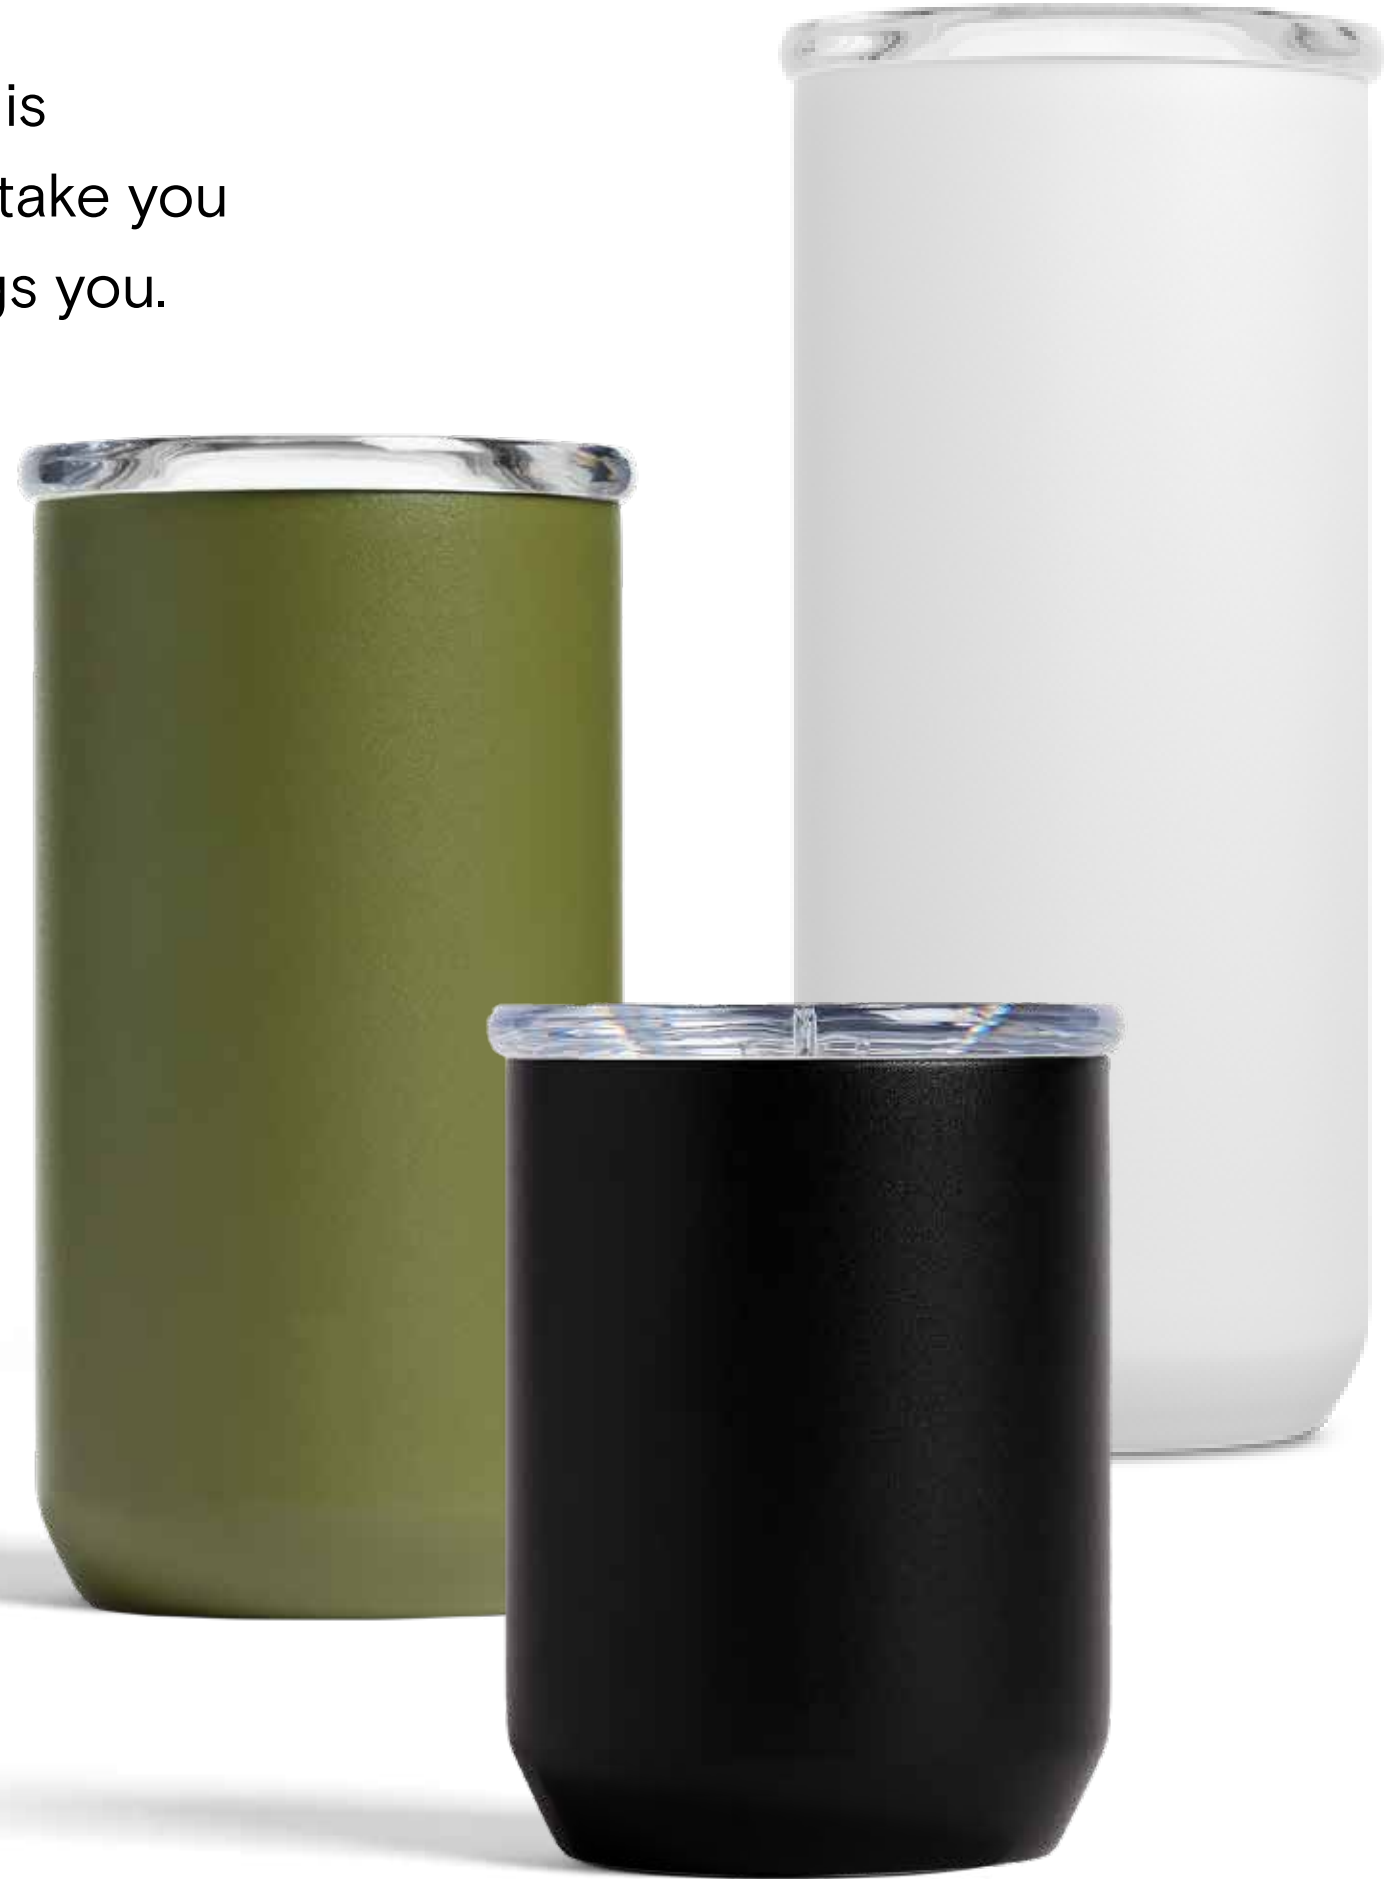

Everyday Tumbler

8 oz 12 oz 16 oz

With multiple sizes to fit your lifestyle needs, the Everyday Tumbler is designed to meet all of your on-the-go drinkware needs. Ready to take you from the week to the weekend, and handle whatever your day brings you.

DESIGN FEATURES

- DOUBLE-WALLED DESIGN
- 18/8 STAINLESS STEEL
- BPA FREE
- NO SWEAT!
- POWDER COAT FINISH
- CUP HOLDER FRIENDLY

COLOR OPTIONS

8 oz						
12 oz						
16 oz