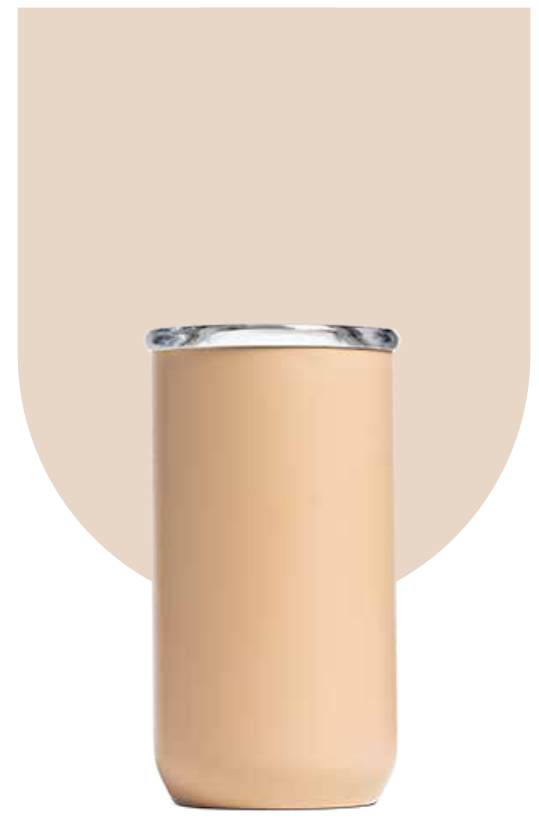

CHOOSE *YOUR* COLOR

DESERT TAN