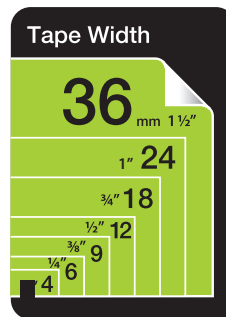

EPSON K-Sun®

PX Labeling Supplies

Xtra BENEFITS

- All standard tapes are 30 feet long
(See tape guide on back)
- All standard tapes have split back liner, except 1/6"-4mm
- PX tapes are backwards compatible with older K-Sun® Printers
- PX Tapes have a standard rewind feature to reduce tape waste (*works with PX rewind printers*)
- New tapes including die cut labels and 5 colors of magnetic tapes
- All supplies are RoHs and REACH compliant

image supply

YOUR LABELING SOLUTION

www.imagesupply.com

800-748-6535

Standard Industrial Tapes 30' unless noted

1/6" 4mm	BLACK on clear	BLACK on white	BLACK on yellow	BLACK on blue	BLACK on green	WHITE on black	BLACK on red	BLACK on red	#204BCPX	#204BWPX	#204BYPX
1/4" 6mm	BLACK on clear	BLACK on white	BLACK on yellow	BLACK on green	BLACK on green	WHITE on black	BLACK on red	BLACK on red	#206BCPX	#206BWPX	#206BRPX
3/8" 9mm	BLACK on clear	BLACK on white	BLACK on yellow	BLACK on green	BLACK on green	WHITE on black	BLACK on red	BLACK on red	#209BCPX	#209BWPX	#209BRPX