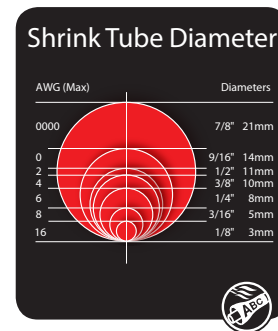

EPSON K-Sun®

PX Labeling Supplies

Xtra BENEFITS

- All standard tapes are 30 feet long
(See tape guide on back)
- All standard tapes have split back liner, except 1/6"-4mm
- PX tapes are backwards compatible with older K-Sun® Printers
- PX Tapes have a standard rewind feature to reduce tape waste (*works with PX rewind printers*)
- New tapes including die cut labels and 5 colors of magnetic tapes
- All supplies are RoHs and REACH compliant

image supply

YOUR LABELING SOLUTION

www.imagesupply.com

800-748-6535

Standard Industrial Tapes 30' unless noted

1/6" 4mm	BLACK on clear	BLACK on white	BLACK on yellow	BLACK on blue	BLACK on green	WHITE on black	BLACK on red	BLACK on red	#204BCPX	#204BWPX	#204BYPX
1/4" 6mm	BLACK on clear	BLACK on white	BLACK on yellow	BLACK on green	BLACK on green	WHITE on black	BLACK on red	BLACK on red	#206BCPX	#206BWPX	#206BRPX
3/8" 9mm	BLACK on clear	BLACK on white	BLACK on yellow	BLACK on green	BLACK on green	WHITE on black	BLACK on red	BLACK on red	#209BCPX	#209BWPX	#209BRPX