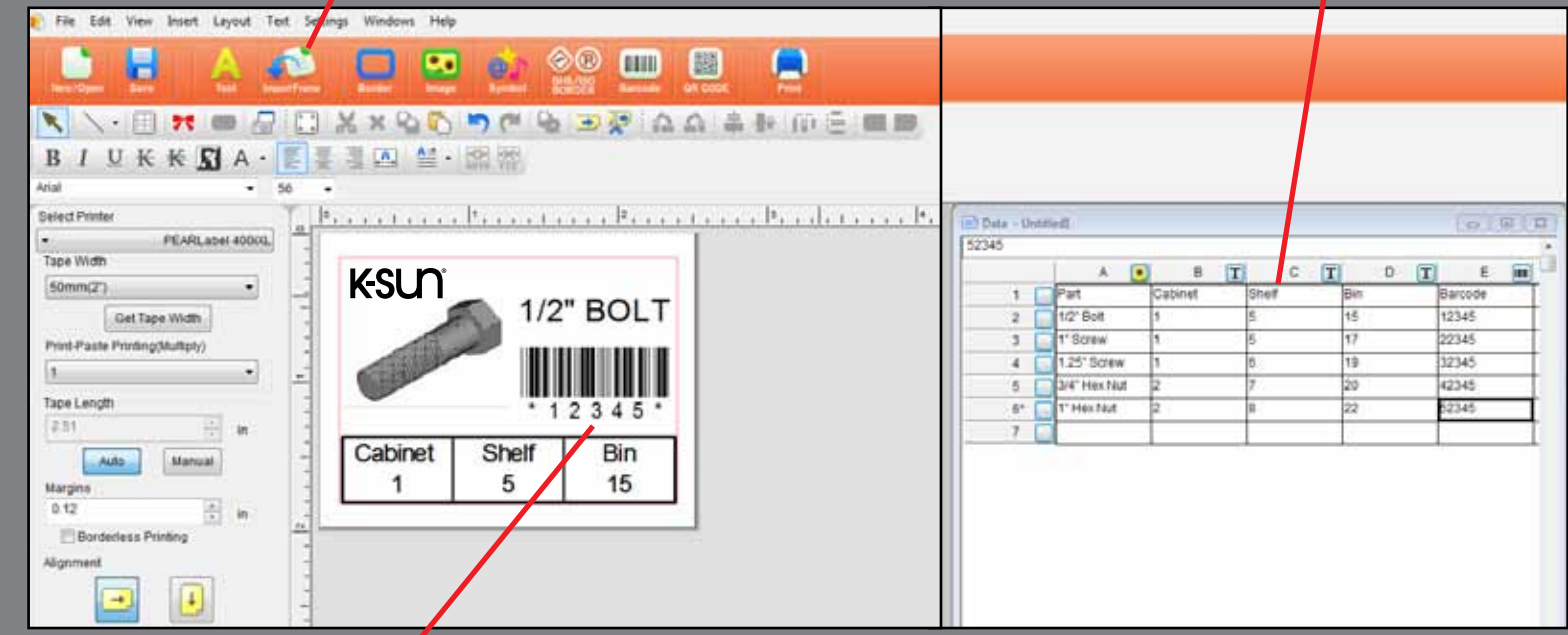

Software Features

The LW-PX800 includes Label Editor Professional, the most powerful label-creating software built for performance and designed for simplicity.

Easy-to-use icons and clean layout streamline in-house labeling.

Import from Excel, Word, or create your own data table.

Customize label templates with logos, images, and barcodes. Files are easily saved, recalled, and shared.

100s of pre-formatted templates for facility, safety, or general labeling.