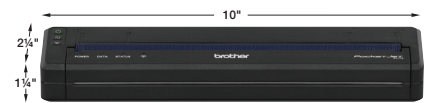

PocketJet® 7

Mobile Printers

Full-page Mobile Printing Solutions

Major new advances in printing performance, wireless connectivity, battery life, and OS compatibility.

- Out-of-the-box ready to support full-page mobile printing from the most popular computer and mobile devices.
- Compact enough to fit into a briefcase or handbag, and versatile enough to mount nearly anywhere in a field service, transport or public safety vehicle.
- Freedom Architecture™ design adapts to diverse range of in-field and mobile use scenarios and wide range of operating systems.
- A leading printer in its class, recognized for compact, semi-rugged, full-page format and extreme field reliability.

Engineered to offer a new level of print freedom to mobile professionals spanning virtually any industry.

- Public Safety
- Home Healthcare
- Transportation & Logistics
- Route Accounting/DSD
- Pest Management
- Field Services Industries
- Today's Mobile Professional

About 1.3 lbs
PocketJet® 7 mobile printer

brother
at your side