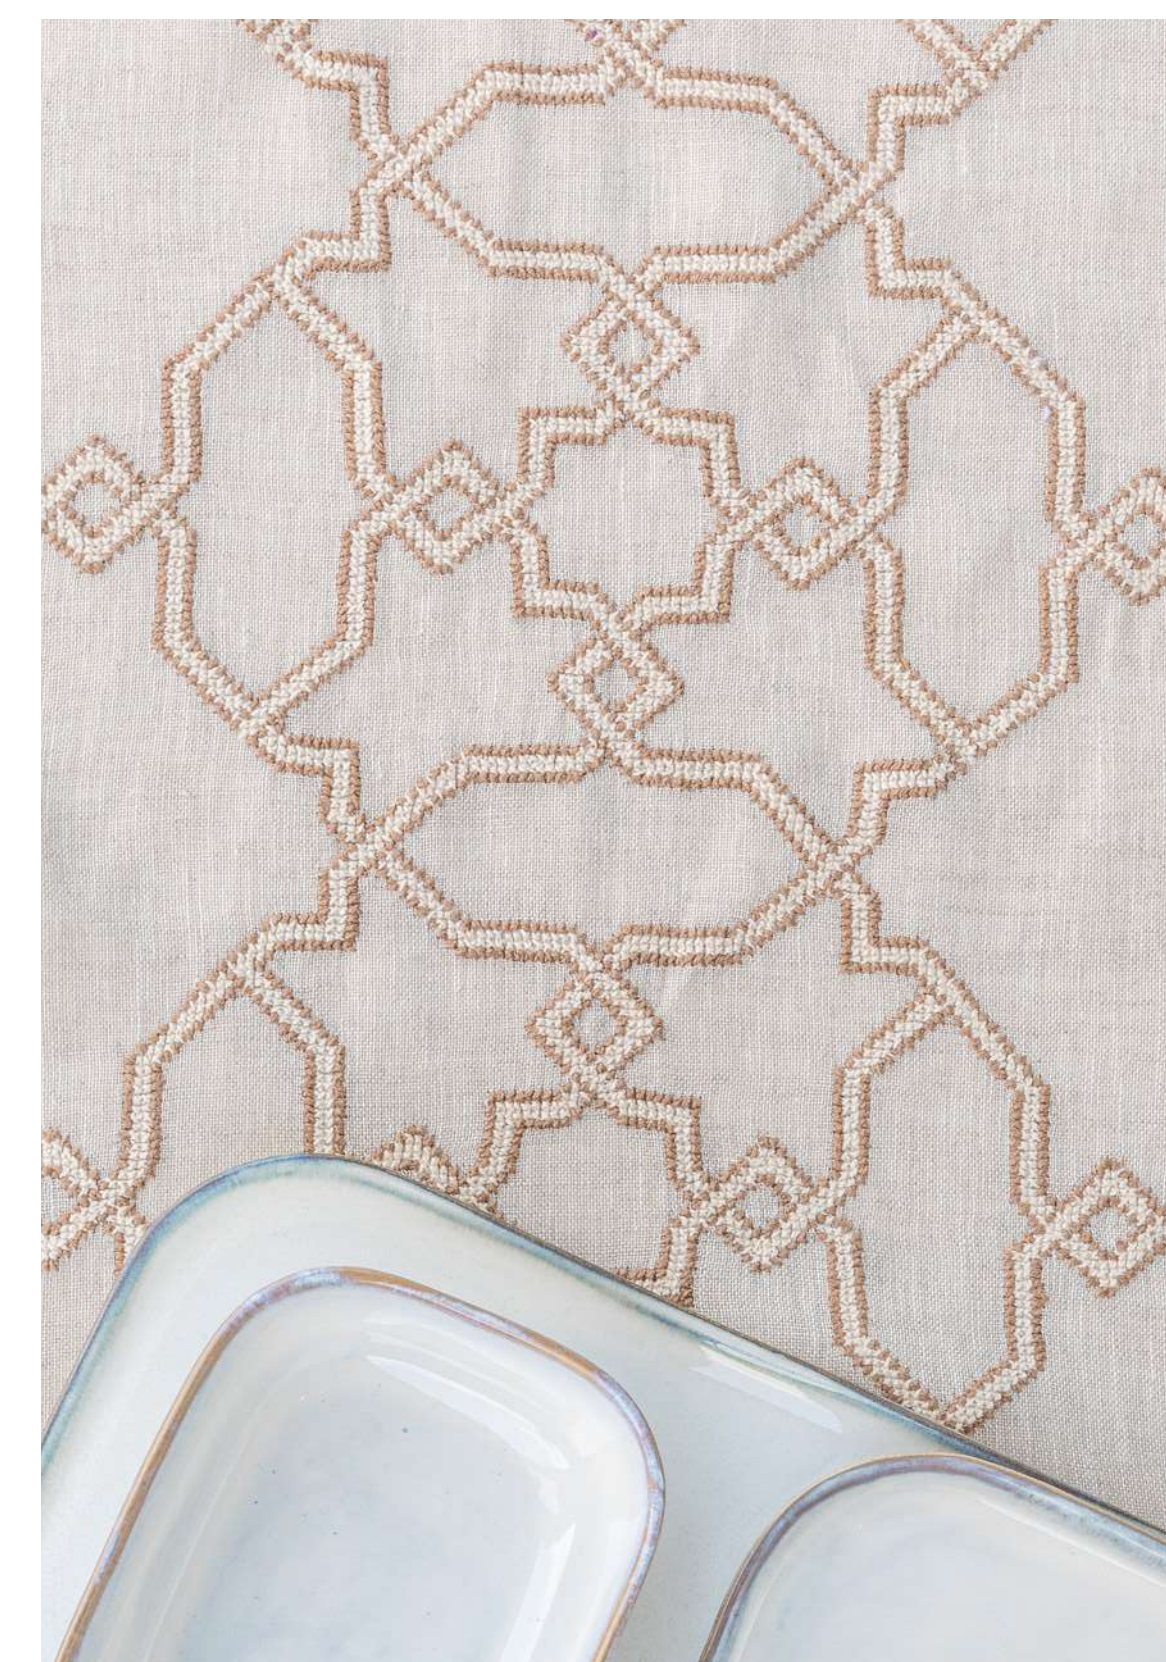

**10**  
**IBIZA**

**22**  
**PORTOFINO**

**4**  
**CAPRI**

**17**  
**LAKE**  
**GENEVA**

**HAND-EMBROIDERED** for you in Jerash camp, each SEP HOME accessory blends hallmarks of premium Levantine craftsmanship with Italian style. The SEP FINE LINEN COLLECTION features the ancient "a-jour" and "gigliuccio" details and the geometric Koutubia and Al Quds patterns. Pattern and color combinations can be adapted to your vision by our creative team.