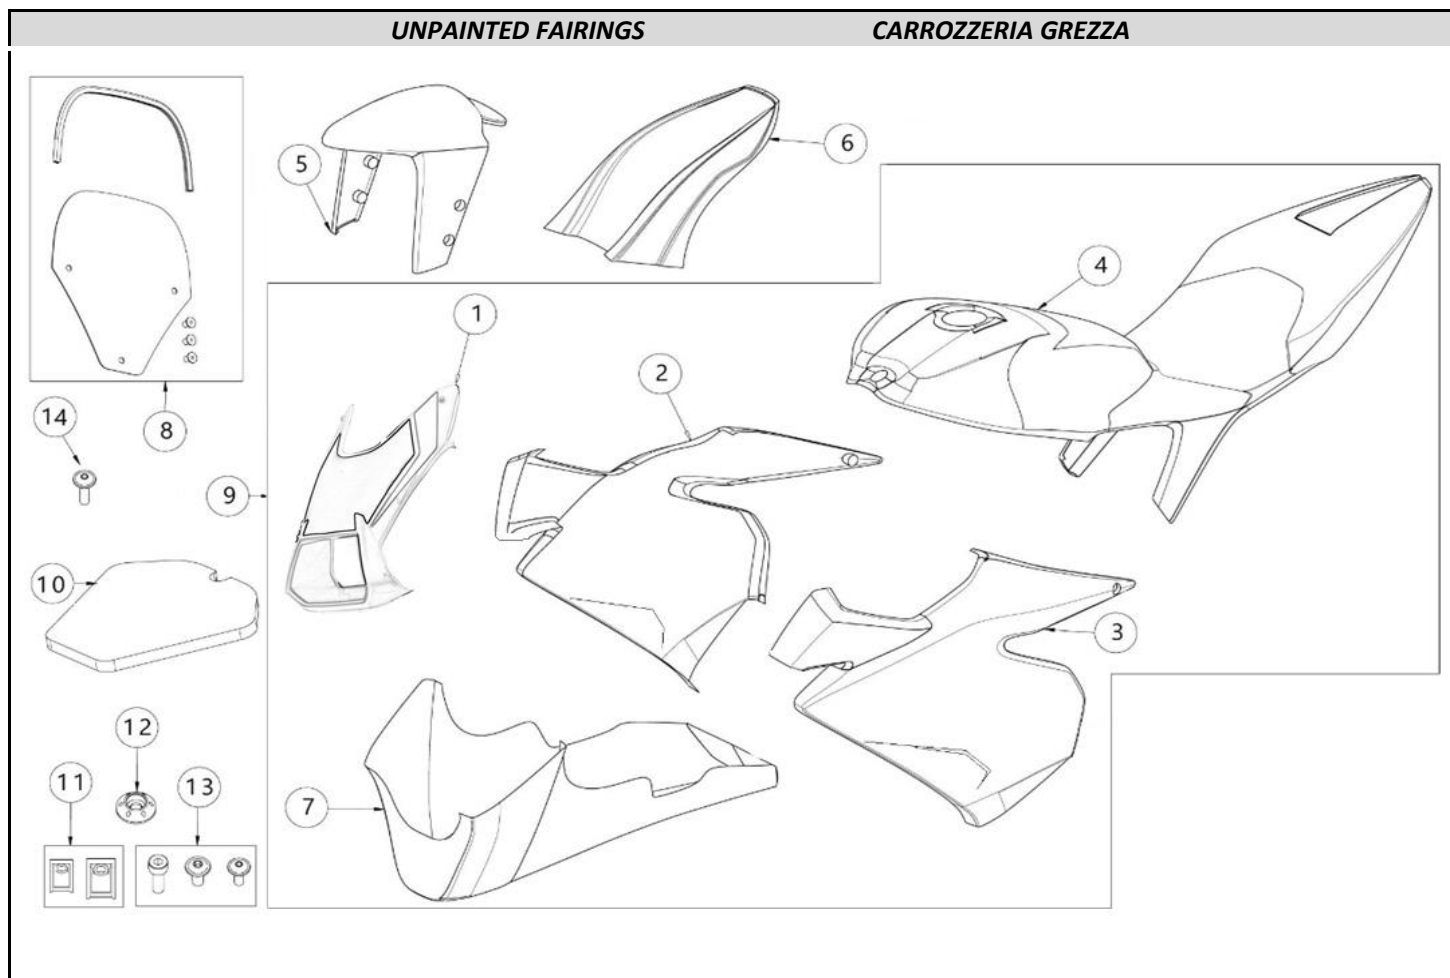

UNPAINTED FAIRINGS

CARROZZERIA GREZZA

N.	Cod.	Description	Descrizione	Note
1	03.CA.0051.G	Front Holed fairing - unpainted	CUPOLINO GP-2 - GREZZO	
2	03.CA.0052.G	Lateral fairing RH - unpainted	LATERALE DX GP-2 - GREZZO	
3	03.CA.0053.G	Lateral fairing LH - unpainted	LATERALE SX GP-2 - GREZZO	
4	03.CA.0004.G	Cover tank fairing - unpainted	CODONE GP-2 - GREZZO	
5	03.CA.0055.G	Front fender - unpainted	PARAFANGO ANT GP-2 - GREZZO	
6	03.CA.0006.G	Rear fender - unpainted	PARAFANGO POST GP-2 - GREZZO	
7	03.CA.0057.G	Lower fairing - unpainted	VASCA GP-2 - GREZZO	
8	01.CA.0061.L	Kit plexi	PLEXI CUPOLINO COMPL.	
9	03.CA.0001.G	Kit complete fairings - unpainted (no mudguards)	KIT CARENE COMPL. GP-2 - GREZZO (senza parafanghi)	3
10	03.CA.0019.L	Complete seat	SELLA GP-2 - AERSTOP CN20 h.15	
11	01.TE.0026.L	Kit frame and fairings clips	KIT CLIPS, TELAIO+CARROZZERIA	
12	01.CA.0020.L	Cover tank fixing washer	RONDELLA FISSAGGIO COPRISERBAT	
13	01.CA.0047.L	Kit complete screws fairings	KIT VITERIA COMPL. CARROZZERIA	
14	01.CA.0023.L	Plexiglass screw M4	VITE TBEI M4X16 UNI 7380