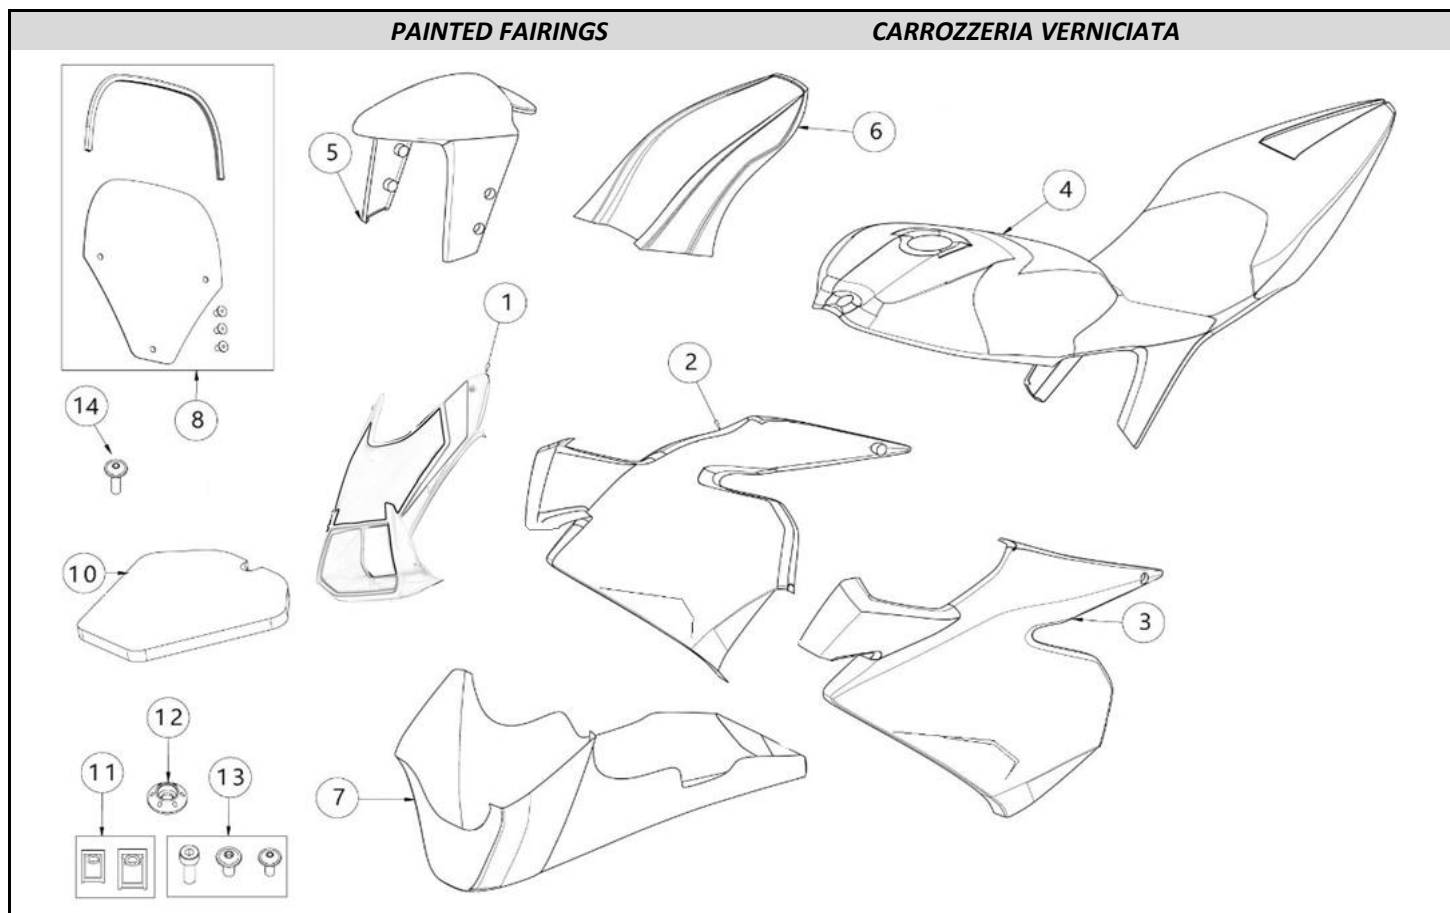

**UNPAINTED FAIRINGS**
**CARROZZERIA GREZZA**

N.	Cod.	Description	Descrizione	Note
1	03.CA.0051.G	Front Holed fairing - unpainted	CUPOLINO GP-2 - GREZZO	
2	03.CA.0052.G	Lateral fairing RH - unpainted	LATERALE DX GP-2 - GREZZO	
3	03.CA.0053.G	Lateral fairing LH - unpainted	LATERALE SX GP-2 - GREZZO	
4	03.CA.0004.G	Cover tank fairing - unpainted	CODONE GP-2 - GREZZO	
5	03.CA.0055.G	Front fender - unpainted	PARAFANGO ANT GP-2 - GREZZO	
6	03.CA.0006.G	Rear fender - unpainted	PARAFANGO POST GP-2 - GREZZO	
7	03.CA.0057.G	Lower fairing - unpainted	VASCA GP-2 - GREZZO	
8	01.CA.0061.L	Kit plexi	PLEXI CUPOLINO COMPL.	
9	03.CA.0001.G	Kit complete fairings - unpainted (no mudguards)	KIT CARENE COMPL. GP-2 - GREZZO (senza parafanghi)	3
10	03.CA.0019.L	Complete seat	SELLA GP-2 - AERSTOP CN20 h.15	
11	01.TE.0026.L	Kit frame and fairings clips	KIT CLIPS, TELAIO+CARROZZERIA	
12	01.CA.0020.L	Cover tank fixing washer	RONDELLA FISSAGGIO COPRISERBAT	
13	01.CA.0047.L	Kit complete screws fairings	KIT VITERIA COMPL. CARROZZERIA	
14	01.CA.0023.L	Plexiglass screw M4	VITE TBEI M4X16 UNI 7380	