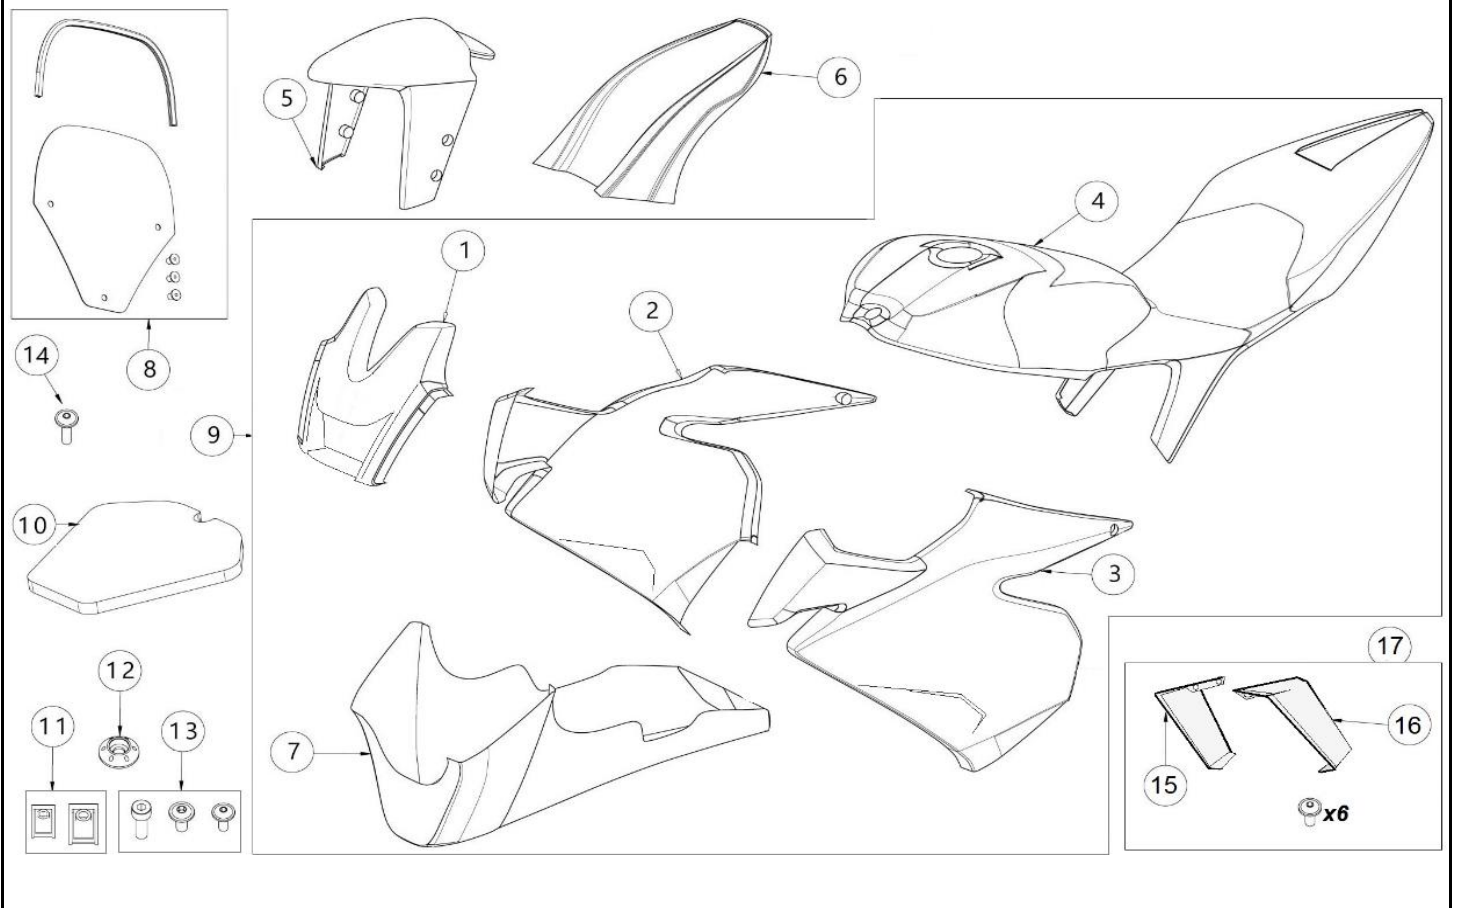

N.	Cod.	Description	Descrizione	Note
1	01.CA.0051.G	Front Holed fairing - unpainted	FRONTALINO STD MY19 GREZZO	
2	01.CA.0052.G	Lateral fairing RH - unpainted	LATERALE CARENA MY19 DX GREZZO	
3	01.CA.0053.G	Lateral fairing LH - unpainted	LATERALE CARENA MY19 SX GREZZO	
4	01.CA.0004.G	Cover tank fairing - unpainted	CODONE COPRISERBATOIO GREZZO	
4	01.CA.0034.G	EVO Cover tank fairing - unpainted	CODONE COPRISERBAT EVO grezzo	
5	01.CA.0055.G	Front fender - unpainted	PARAFANGO ANT MY19 GREZZO	
6	01.CA.0006.G	Rear fender - unpainted	PARAFANGO POST. GREZZO	
7	01.CA.0057.G	Lower fairing - unpainted	VASCA MY19 GREZZA	
8	01.CA.0061.L	Kit plexi	PLEXI CUPOLINO MY19 - COMPLETO	
9	01.CA.0050.G	Kit compl. Fairings std - unpainted	KIT CARENE std - GREZZO (no paraf)	3
9	01.CA.0078.G	Kit compl. Fairings EVO - unpainted	KIT CARENE EVO - GREZZO (no paraf)	3
10	01.CA.0046.L	Complete seat	SELLA COMPL. ADESIVO	
10	01.CA.0036.L	Complete EVO seat	SELLA EVO COMPL. ADESIVO	
11	01.TE.0026.L	Kit frame and fairings clips	KIT CLIPS, TELAIO+CARROZZERIA	
12	01.CA.0020.L	Cover tank fixing washer	RONDELLA FISSAGGIO COPRISERBAT	
13	01.CA.0047.L	Kit complete screws fairings	KIT VITERIA COMPL. CARROZZERIA	
14	01.CA.0023.L	Plexiglass screw M4	VITE TBEI M4X16 UNI 7380	
15	01.CA.0058.G	RH Winglet - unpainted	WINGLET DX GREZZA	
16	01.CA.0059.G	LH Winglet - unpainted	WINGLET SX GREZZA	
17	01.OT.0260.G	Complete Winglets KIT - unpainted	KIT WINGLETS - UNPAINTED