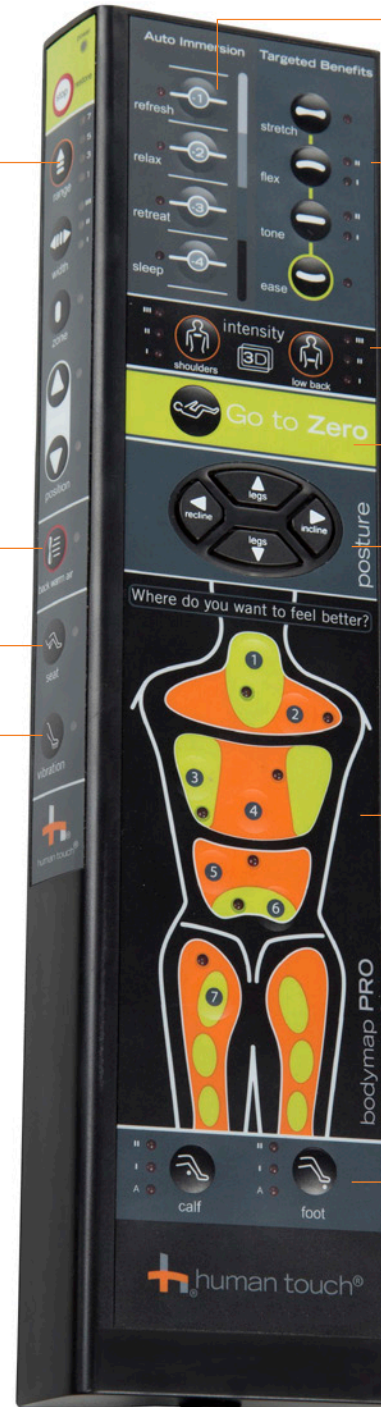

zeroG[®] 5.0

REJUVENATE TO FEEL YOUR BEST.

The ZeroG[®] 5.0 massage chair provides a remarkable full-body massage using Human Touch Technology[®] specifically designed to enhance the way you feel. The Smart 3D FlexGlide[®] massage engine simulates the expert techniques of massage professionals to help restore your body and leave you relaxed and ready to live life to its fullest. Take a seat, recline to zero-gravity, and simply point to where you need relief on the revolutionary BodyMap PRO[®] remote. Enjoy an impressive selection of features bundled into the most modern massage chair designed for any luxury living space.

The fully encompassing foot-and-calf massager is designed for a therapeutic massage complete with vibration and proprietary Figure-Eight® Technology that helps push the blood flow in an upward motion to improve circulation. Under-foot rollers provide a reflexology massage while the foot-and-calf massager extends to your desired position, and also rotates to a traditional ottoman. To help keep your foot massager clean, simply remove the washable Easy Sleeves®.

Take control with the revolutionary ZeroG 5.0

CUSTOMIZE MESSAGE
to your body height

PATENTED WARM AIR
soothes back muscles

SEAT air-massage

FOOT Vibration

AUTO-PROGRAMS designed by
our Wellness Council

MESSAGE TECHNIQUES
Customize your massage experience

3D MESSAGE INTENSITY
Adjust shoulders and low back massage

MESSAGE IN ZERO-GRAVITY
the healthiest way to sit

POSTURE CONTROL
Adjust your desired seating position

BODYMAP PRO®
Exclusive targeted massage

SIX MESSAGE MODES
dedicated to relieve
foot and calf muscles