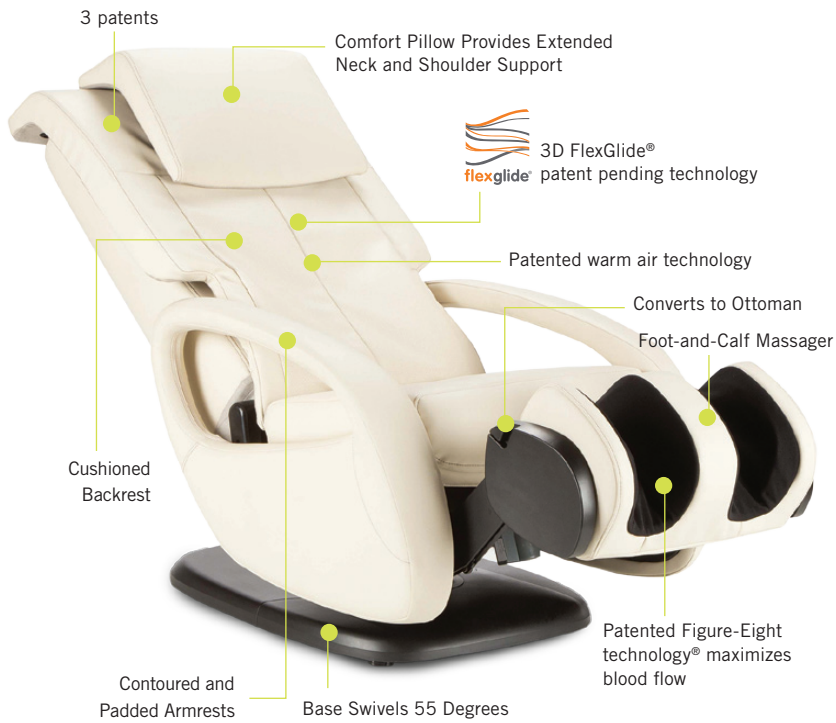

WholeBody® 7.1

RECLINE | MASSAGE | SWIVEL!

A GREAT FULL-BODY MASSAGE. PERIOD.

1 SIT BACK and RELAX!

Recline back, elevate your legs - now you are in a perfect ergonomic position for maximum comfort.

2 PICK a Massage Technique.

Stretch, Flex, Tone, Glide Techniques featuring patent pending FlexGlide massage, seamlessly move to simulate the hands and techniques of a trained massage professional.

3 START the Foot-and-Calf Massage for Better CIRCULATION.

CirQlation® Technology massages the calves in an upward, wave-like motion, forcing blood toward the body's core. Conveniently rotate to use as a comfortable ottoman.