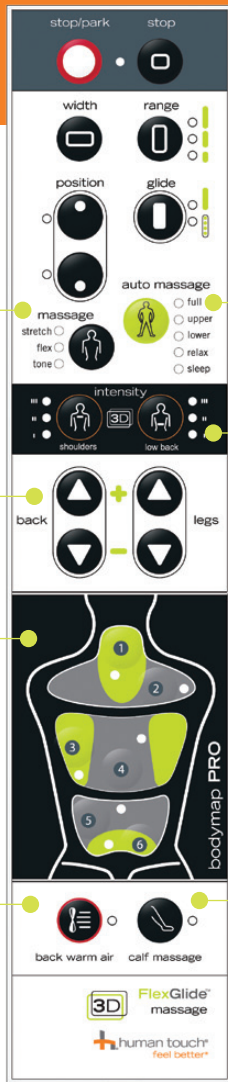

Take Control

Targeted Muscle Benefits

The immersive experience provides deep healing at a core level.

Auto Programs

Select from five therapeutic experiences prescribed by the HT Wellness Council.

Dual-Motors

Allows for independent back and leg rest adjustment.

3D FlexGlide

Customize intensity for shoulders and low back.

Exclusive BodyMap PRO®

Simply press where you want to feel better, then sit back and let the chair do the rest!

Patented warm air technology.

Invigorate Your Step

Proprietary CirQlation® Technology soothes aching, tired feet and legs while improving circulation.

FlexGlide® Patent pending orbital massage technology

Soothing, sensitive, and oh so luxurious, our new FlexGlide massage solution delivers a stress-reducing experience like never before. Free from the pinching and friction associated with typical massage chairs, every contour of your body is therapeutically touched by the unparalleled flexibility and seamless glide of our patent pending FlexGlide orbital technology. Much like a masseuse upgrading you from a dry to a warm oil massage, the FlexGlide experience will have you basking in the glow of ultimate relaxation.

PART NUMBER:

	100-WB71-001 Black SofHyde
	100-WB71-002 Espresso SofHyde
	100-WB71-003 Bone SofHyde

DIMENSIONS:

Chair Size (upright): 44"L x 28"W x 40"H

Chair Size (reclined): 66"L x 28"W x 29" H

3-Year Limited Warranty

Human Touch®, LLC

3030 Walnut Ave., Long Beach, CA 90807, USA (800) 742-5493

humantouch.com

WB7.1_Q215

Endorsed by the