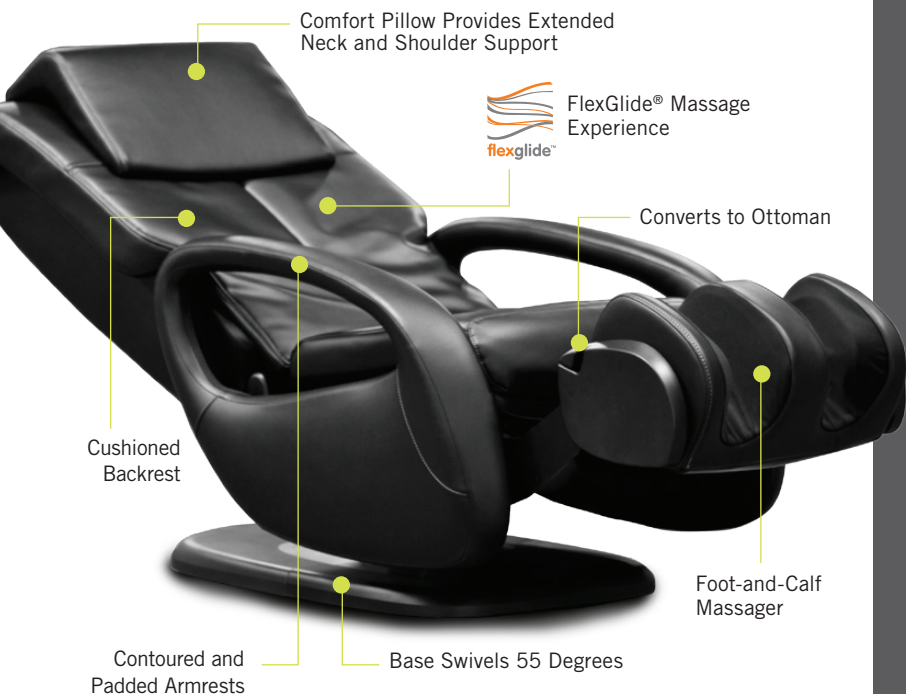

WholeBody® 5.1

RECLINE | MASSAGE | SWIVEL!

A GREAT FULL-BODY MASSAGE. PERIOD.

1 SIT BACK and RELAX!

Recline back, elevate your legs - now you are in a perfect ergonomic position for maximum comfort.

2 PICK a Massage Technique.

Stretch, Flex, Tone, Glide techniques featuring patent pending FlexGlide massage, seamlessly move to simulate the hands and techniques of a trained massage professional.

3 START the Foot-and-Calf Massage for Better CIRCULATION.

Figure-Eight Technology® massages the calves in an upward, wave-like motion, forcing blood toward the body's core. Conveniently rotate to use as a comfortable ottoman.