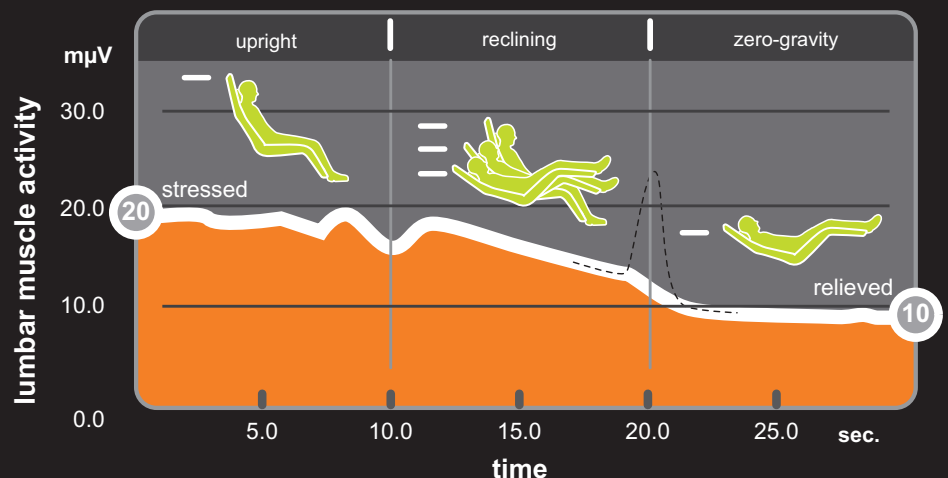

Perfect Chair zero-gravity is real science, but it feels like magic.

Everybody talks about zero-gravity in their seating products. But at Human Touch, we lead the industry with innovative research that makes it possible to actually see and feel how the Zero-Gravity Perfect Chair relieves stress.

"As the Perfect Chair reclines, the muscles instantaneously start relaxing. When the chair reaches neutral posture there is a huge reduction in the state of muscle irritation, establishing objectively that the Perfect Chair promotes spinal health."

[Enjoy the Perfect Chair throughout the day - touch to find out more.](#)

Actual Perfect Chair stress test
David Marcarian applying sEMG electrodes to measure muscle activity.

"In a dynamic test, EKG stick-on electrodes are placed on lower lumbar muscle groups. The sEMG shows that muscle activity is in a stressed or contracted position while sitting upright. As the Perfect Chair reclines to zero-gravity, the sEMG shows reduced electrical activity in the lumbar muscles which signifies the muscles are no longer contracting and are free from stress."