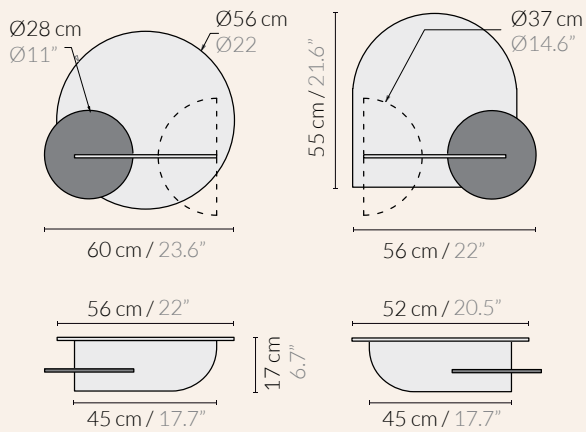

ALBA Wall Shelf

Shelf cover:

Front panel:

- Modular system configurable by the user
- Easily assembled to right and left
- Rear hole for feeding cables
- Depth of storage of 9 cm between wooden panels
- Matte finish
- Clean with damp cloth
- Delivered in a flat package

△ 3,5Kg / 8 lbs

☐ 4 Kg / 9 lbs
60x60x10H cm / 24"x24"x4"H