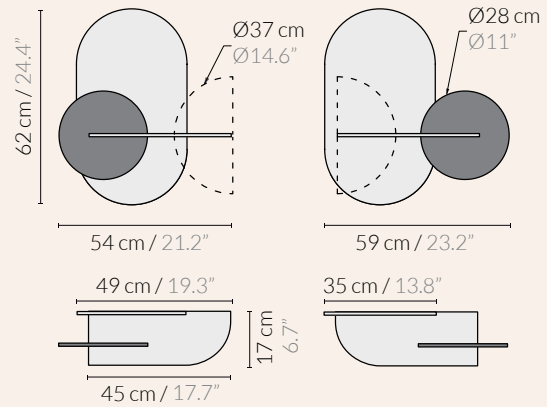

ALBA Wall Shelf

Shelf cover:

Front panel:

- Modular system configurable by the user
- Easily assembled to right and left
- Rear hole for feeding cables
- Depth of storage of 9 cm between wooden panels
- Matte finish
- Clean with damp cloth
- Delivered in a flat package

△ 3,5Kg / 8 lbs

☐ 4 Kg / 9 lbs
60x60x10H cm / 24"x24"x4"H