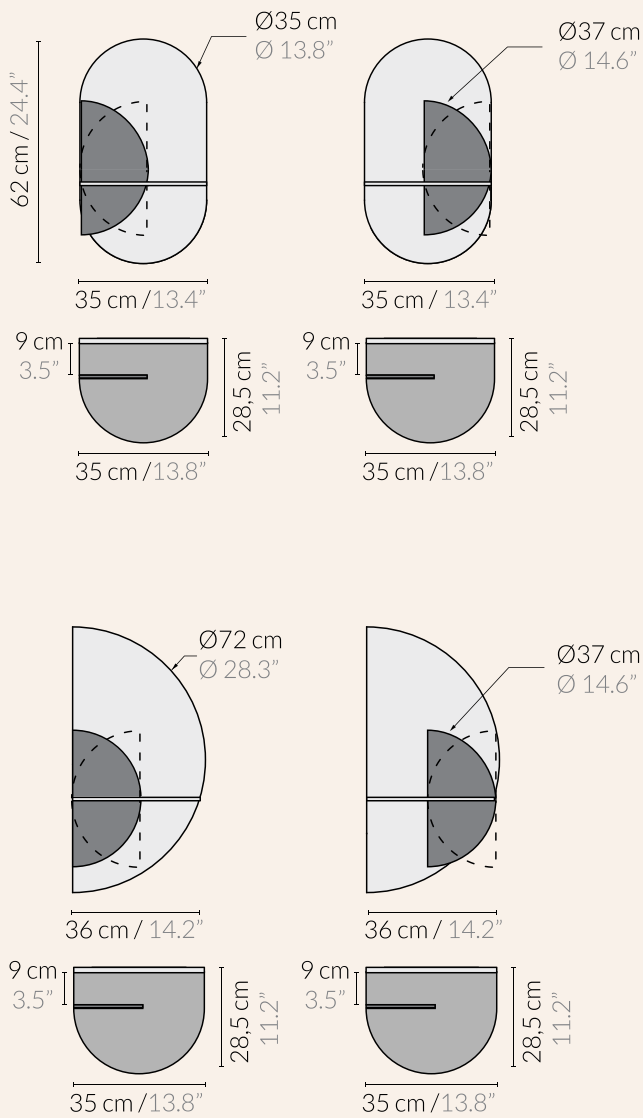

ALBA

Slim floating

Nightstand

Modular system configurable by the user

Easily assembled right or left

Depth of storage of 9 cm between wooden panels

Rear hole for feeding cables

Matte finish

Clean with damp cloth

Delivered in a flat package

Custom color finishes available upon request

Rear panel:

Table / Shelf cover:

Front panel:

Colors:

3 Kg / 7 lbs

75x45x10H cm /
28"x17"x4"H
3,5kg / 8 lbs