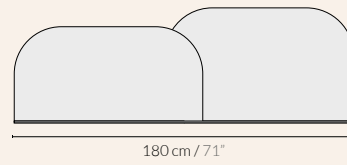

ALBA HEADBOARD

Alba headboard

Product weight
10 kg / 22 lbs

105x65x12H cm /
42"x25.6"x4.8"H

11kg / 24.25 lbs

Size L

Size XL

Size S