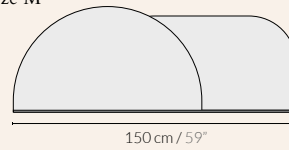

ALBA HEADBOARD

Alba headboard

Product weight
10 kg / 22 lbs

105x65x12H cm /
42"x25.6"x4.8"H

11kg / 24.25 lbs

Size M

Fully modular and customizable, choose your favorite combination of shapes and color finishes, adapting to all bed sizes.

Invisible storage space between its panels.
Hidden hole for cables.
Add back lighting for more ambiance.

Rear panel:

Front panel:

Light: YES / NO