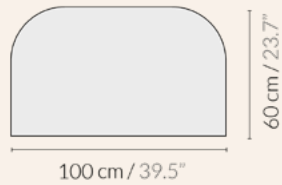

ALBA HEADBOARD

Alba headboard

Product weight
10 kg / 22 lbs

105x65x12H cm /
42"x25.6"x4.8"H

11kg / 24.25 lbs

Size L

Size XL

Size S