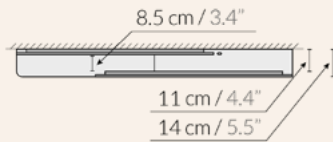

ALBA HEADBOARD

Alba headboard

Product weight
10 kg / 22 lbs

105x65x12H cm /
42"x25.6"x4.8"H

11kg / 24.25 lbs

Size L

Size XL

Size S