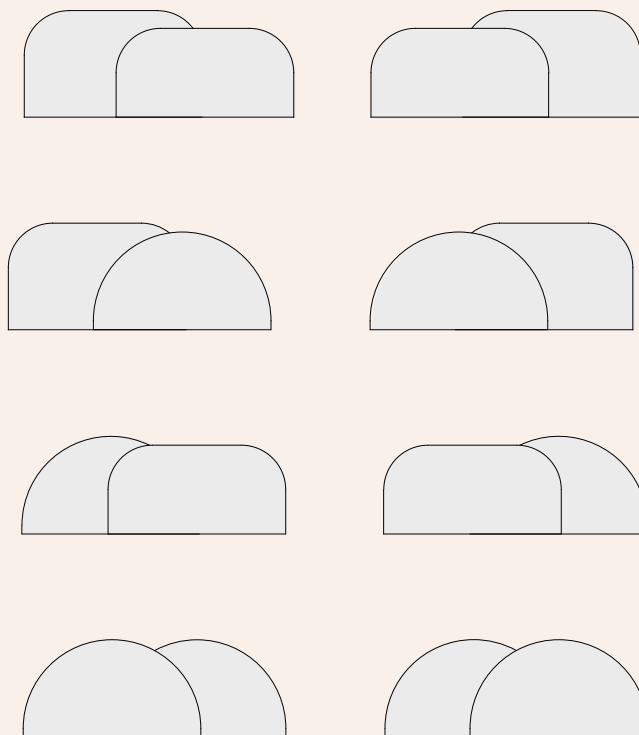

ALBA Headboard

Combine it as you want!

LED Lighting:

- LED COB DC12V 320LED/m (warm light)
- Hand switch to turn on/off
- Plug: Type C (Euro-plug), for some countries you will need an adapter which is not included.

Installation

- Weight: 10kg/22lbs
- Must be screwed to the wall. Safe to install on drywall/plasterwall.
- If your Alba headboard configuration does not include lighting, you can switch the side of the panels at home.

Textile:

- Waterproof and anti-stain fabric. (Clean with a damp cloth)
- 100% solution dyed acrylic textile.
- Flame retardant. UNE 1021 PARTS 1-2 IMO PEF 2010 Anex 1. Part 8 BS 5852 Cigarette & Match
- Mould resistant.
- UV resistant.
- Children and pets friendly.
- Five year warranty included.