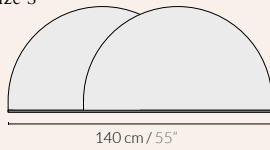

ALBA HEADBOARD

Alba headboard

Product weight
10 kg / 22 lbs

105x65x12H cm /
42"x25.6"x4.8"H

11kg / 24.25 lbs

Size L

Size XL

Size S