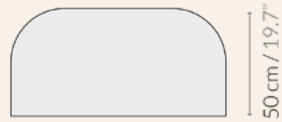

ALBA HEADBOARD

Alba headboard

Product weight
10 kg / 22 lbs

105x65x12H cm /
42"x25.6"x4.8"H

11kg / 24.25 lbs

Size L

Size XL

Size S