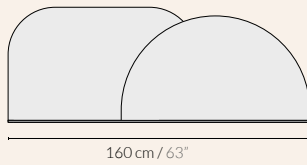

ALBA HEADBOARD

Alba headboard

Product weight
10 kg / 22 lbs

105x65x12H cm /
42"x25.6"x4.8"H

11kg / 24.25 lbs

Size L

Size XL

Size S