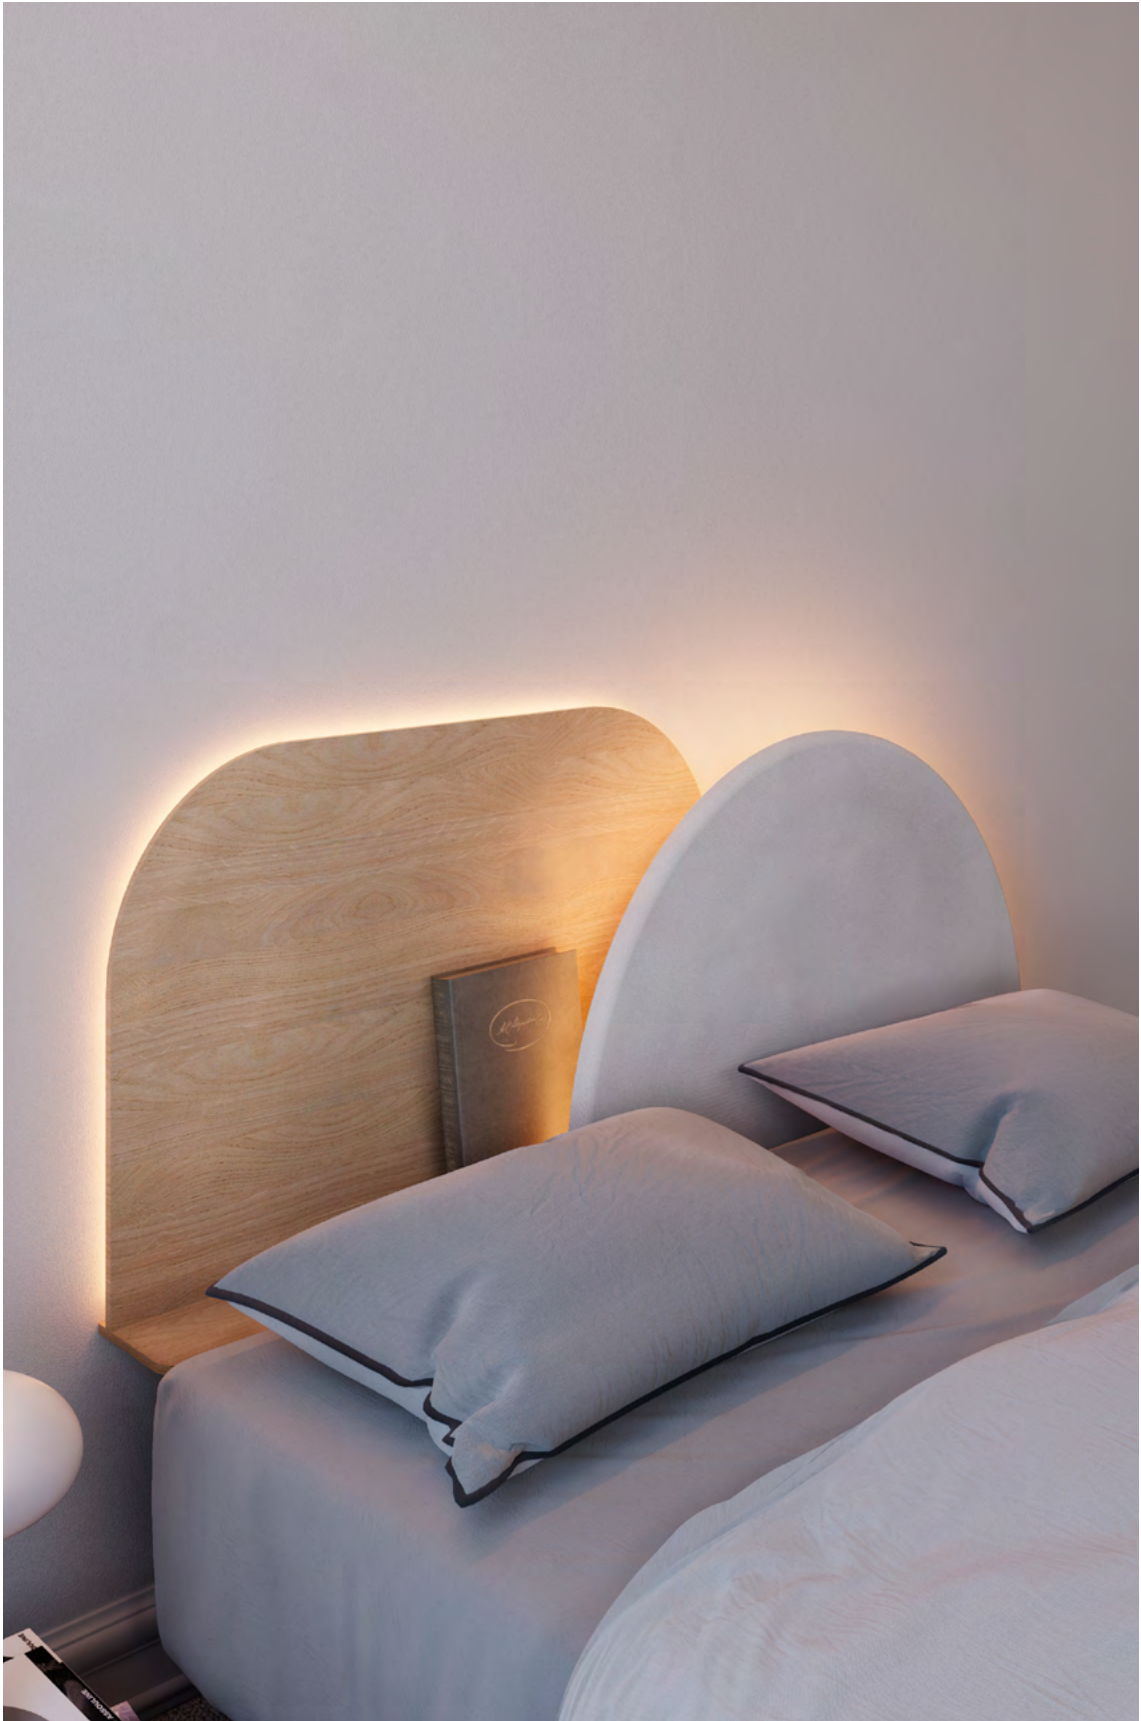

COLLECTION

ALBA

Headboard

Our unique and best-selling ALBA Collection expands with the introduction of our ALBA Headboard.

This new addition to the ALBA Collection opens the possibilities for a cohesive bedroom with a strong personality and beautiful design while not resigning to the minimalistic and sustainable values we care deeply about.

Our Alba Headboard consists of two panels that overlap in the center, available in either sustainable wood finish or beautiful textile, and combined with a hidden shelf for small everyday items.

Nuestra colección Alba crece con la introducción de el cabecero ALBA.

Nuestro cabecero Alba consta de dos paneles que se superponen en el centro, disponibles en acabado de madera sostenible o en un bonito tejido, y combinados con un estante oculto para pequeños objetos de uso diario.