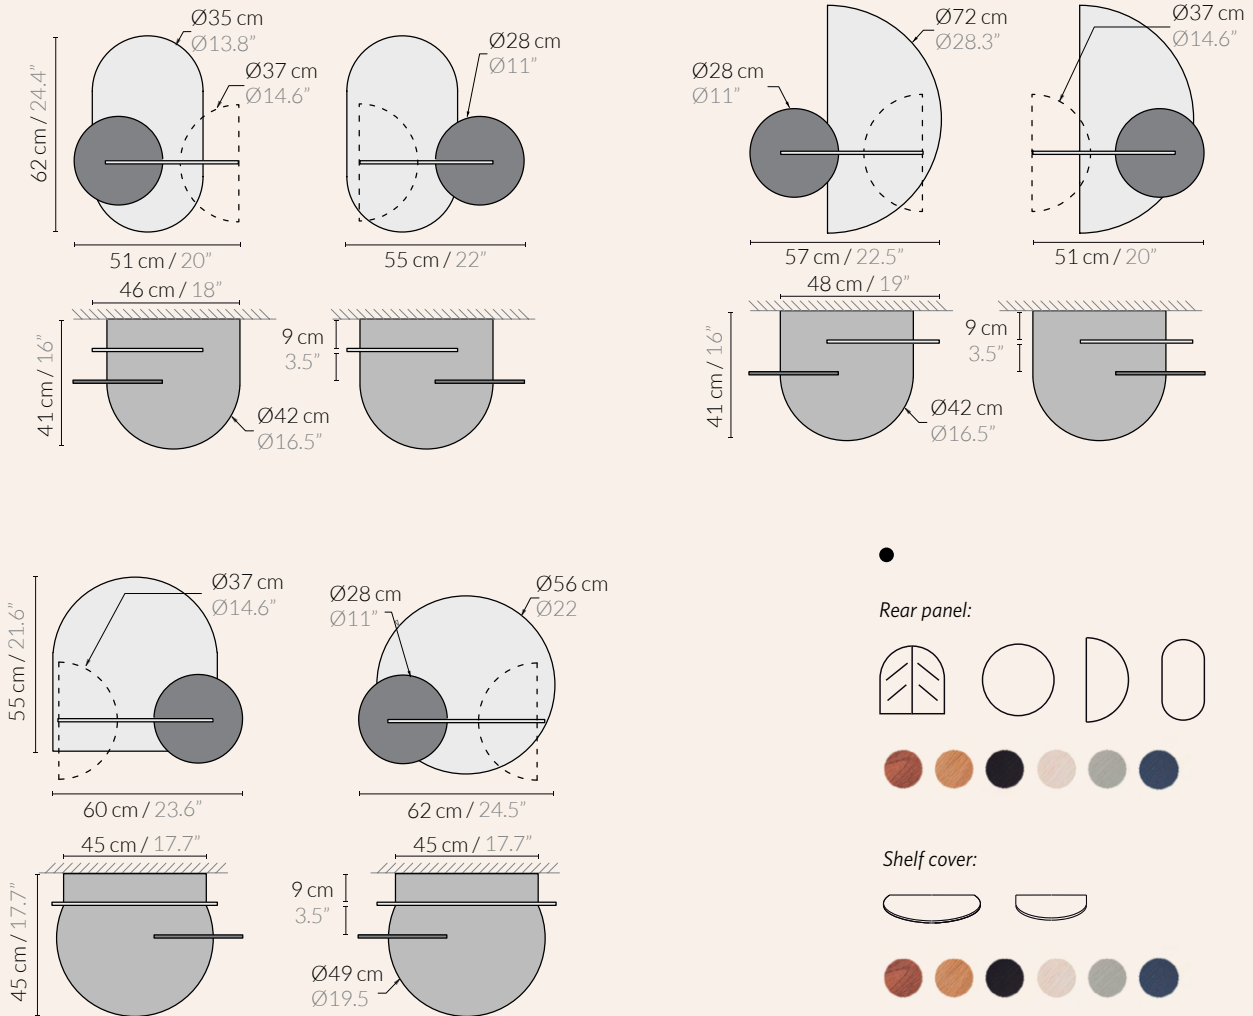

ALBA Floating Nightstand

- Modular system configurable by the user
- Easily assembled to right and left
- Rear hole for feeding cables
- 9 cm depth of storage to the wall
- Depth of storage of 9 cm between wooden panels
- Matte finish
- Clean with damp cloth
- Delivered in a flat package

Rear panel:

Shelf cover:

Front panel:

 4Kg / 9 lbs

 4,5 Kg / 10 lbs
60x60x10H cm / 24"x24"x4"H

ALBA Floating Nightsand

MORE THAN
10.000 SETUPS

Configure yours!

REAR PANEL + TABLE COVER + FRONT PANEL =
UP TO 8 DIFFERENT OPTIONS