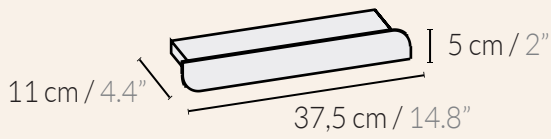

CIELO SHELF

CI-SL-BLK
CI-SM-BLK
CI-SS-BLK
CI-SL-OAK
CI-SM-OAK
CI-SS-OAK

CIELO Shelf - Black, Large
CIELO Shelf - Black, Medium
CIELO Shelf - Black, Small
CIELO Shelf - Oak, Large
CIELO Shelf - Oak, Medium
CIELO Shelf - Oak, Small

CI-SL-WLN
CI-SM-WLN
CI-SS-WLN
CI-SL-WHT
CI-SM-WHT
CI-SS-WHT

CIELO Shelf - Walnut, Large
CIELO Shelf - Walnut, Medium
CIELO Shelf - Walnut, Small
CIELO Shelf - White, Large
CIELO Shelf - White, Medium
CIELO Shelf - White, Small

- *Matte finish*
  Clean with a damp cloth
  Easily assembled with included manual

CIELO Shelf Small

Product weight 0,4 kg / 0.9 lbs
MAX. load 10 kg / 22 lbs

0,9 kg / 2 lbs
40x7x13H cm / 15.8"x2.8"x5.2"H

CIELO Shelf Medium

Product weight 0,65 kg / 1.4 lbs
MAX. load 10 kg / 22 lbs

1,2 kg / 2.6 lbs
59x7x13H cm / 23.3"x2.8"x5.2"H

CIELO Shelf Large

Product weight 0,86 kg / 1.9 lbs
MAX. load 10 kg / 22 lbs

1,4 kg / 3 lbs
78x7x13H cm / 30.8"x2.8"x5.2"H