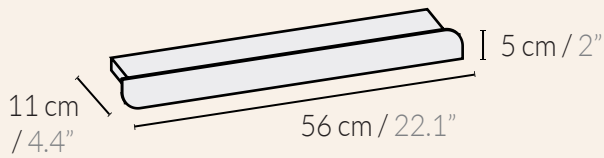

CIELO SHELF

CI-SL-BLK
CI-SM-BLK
CI-SS-BLK
CI-SL-OAK
CI-SM-OAK
CI-SS-OAK

CIELO Shelf - Black, Large
CIELO Shelf - Black, Medium
CIELO Shelf - Black, Small
CIELO Shelf - Oak, Large
CIELO Shelf - Oak, Medium
CIELO Shelf - Oak, Small

CI-SL-WLN
CI-SM-WLN
CI-SS-WLN
CI-SL-WHT
CI-SM-WHT
CI-SS-WHT

CIELO Shelf - Walnut, Large
CIELO Shelf - Walnut, Medium
CIELO Shelf - Walnut, Small
CIELO Shelf - White, Large
CIELO Shelf - White, Medium
CIELO Shelf - White, Small

- *Matte finish*
  Clean with a damp cloth
  Easily assembled with included manual

CIELO Shelf Small

Product weight 0,4 kg / 0.9 lbs
MAX. load 10 kg / 22 lbs

0,9 kg / 2 lbs
40x7x13H cm / 15.8"x2.8"x5.2"H

CIELO Shelf Medium

Product weight 0,65 kg / 1.4 lbs
MAX. load 10 kg / 22 lbs

1,2 kg / 2.6 lbs
59x7x13H cm / 23.3"x2.8"x5.2"H

CIELO Shelf Large

Product weight 0,86 kg / 1.9 lbs
MAX. load 10 kg / 22 lbs

1,4 kg / 3 lbs
78x7x13H cm / 30.8"x2.8"x5.2"H