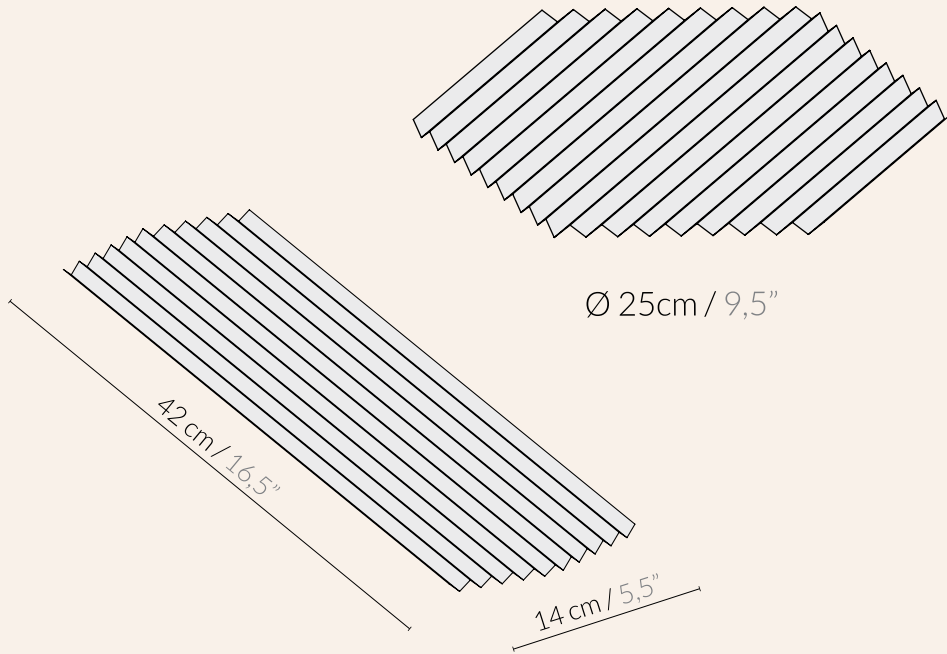

TECHNICAL SPECIFICATIONS

VALLE

VA-BLK Black trays Duo
VA-GLD Gold trays Duo

Matte finish
Clean with a damp cloth
Set of two trays

 2 Kg / 4.5 lbs

 45x27x6H cm / 18"x11"x2,5"H
2,5 kg / 5.5 lbs