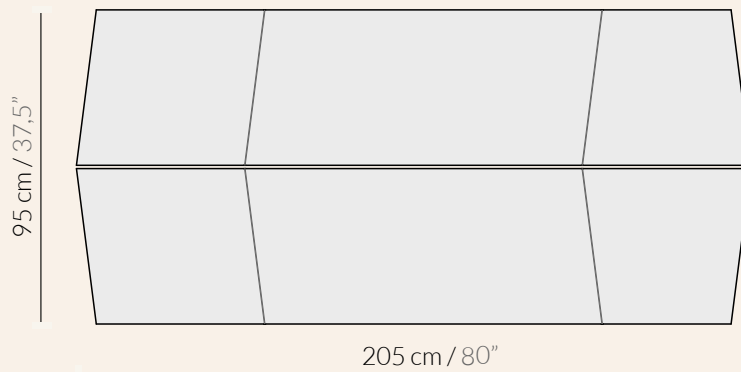

TECHNICAL SPECIFICATIONS

SAVIA Table

- SA-T-OB Clear Stained Wood-Black Savia Table
- SA-T-OG Clear Stained Wood-Gold Savia Table
- SA-T-WB Dark Stained Wood-Black Savia Table
- SA-T-WG Dark Stained Wood-Gold Savia Table
- SA-T-BB Black-Black Savia Table
- SA-T-BG Black-Gold Savia Table

DETAILS:

Matte finish

Clean with a damp cloth

Easily assembled with included manual

Delivered in 3 flat packages

44 Kg / 97 lbs

x3

100x40x31H cm / 40"x16"x12"H

14 kg / 31 lbs

72x82x17H cm / 28"x32"x7"H

9,5 kg / 21 lbs

116x52x14H cm / 47"x21"x6"H

26 kg / 57 lbs