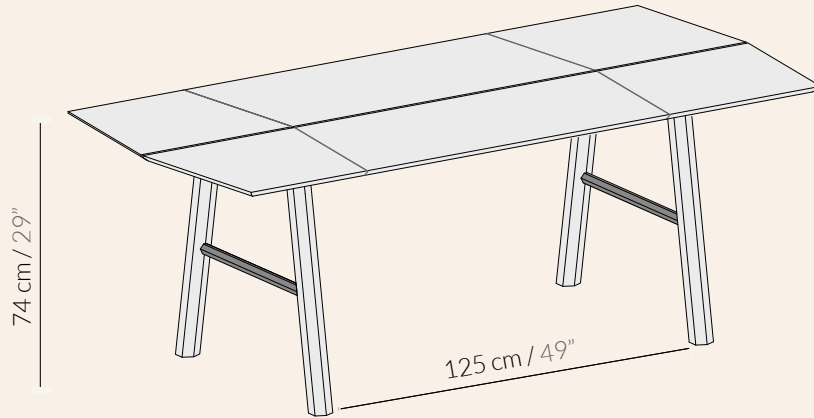

TECHNICAL SPECIFICATIONS

SAVIA Table

- SA-T-OB Clear Stained Wood-Black Savia Table
- SA-T-OG Clear Stained Wood-Gold Savia Table
- SA-T-WB Dark Stained Wood-Black Savia Table
- SA-T-WG Dark Stained Wood-Gold Savia Table
- SA-T-BB Black-Black Savia Table
- SA-T-BG Black-Gold Savia Table

DETAILS:

Matte finish

Clean with a damp cloth

Easily assembled with included manual

Delivered in 3 flat packages

44 Kg / 97 lbs

x3

100x40x31H cm / 40"x16"x12"H

14 kg / 31 lbs

72x82x17H cm / 28"x32"x7"H

9,5 kg / 21 lbs

116x52x14H cm / 47"x21"x6"H

26 kg / 57 lbs