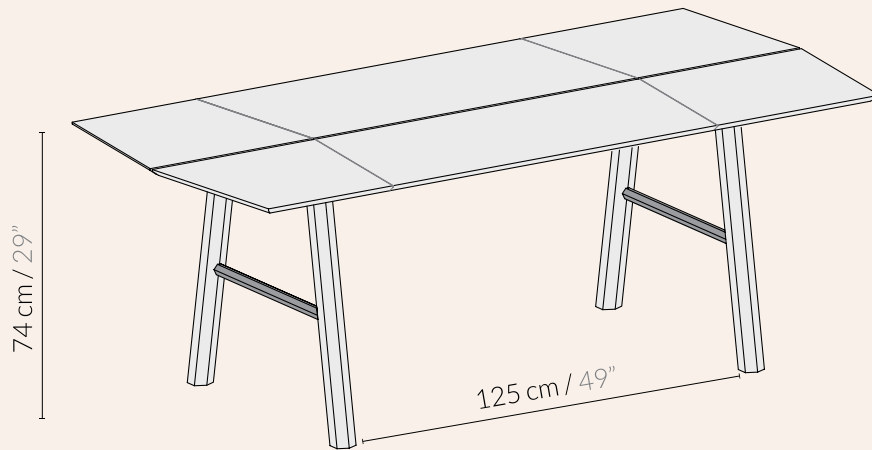

SAVIA Table

- SA-T-OB Clear Stained Wood-Black Savia Table
- SA-T-OG Clear Stained Wood-Gold Savia Table
- SA-T-WB Dark Stained Wood-Black Savia Table
- SA-T-WG Dark Stained Wood-Gold Savia Table
- SA-T-BB Black-Black Savia Table
- SA-T-BG Black-Gold Savia Table

DETAILS:

Matte finish
Clean with a damp cloth
Easily assembled with included manual
Delivered in 3 flat packages

44 Kg / 97 lbs

x3

100x40x31H cm / 40"x16"x12"H
14 kg / 31 lbs

72x82x17H cm / 28"x32"x7"H
9,5 kg / 21 lbs

116x52x14H cm / 47"x21"x6"H
26 kg / 57 lbs