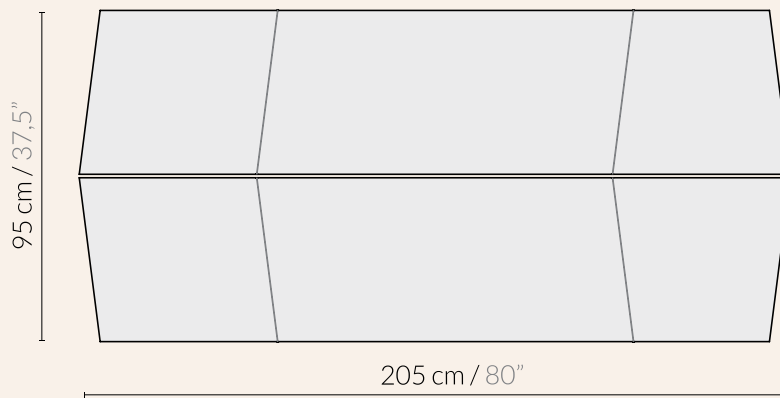

SAVIA Table

- SA-T-OB Clear Stained Wood-Black Savia Table
- SA-T-OG Clear Stained Wood-Gold Savia Table
- SA-T-WB Dark Stained Wood-Black Savia Table
- SA-T-WG Dark Stained Wood-Gold Savia Table
- SA-T-BB Black-Black Savia Table
- SA-T-BG Black-Gold Savia Table

DETAILS:

Matte finish
Clean with a damp cloth
Easily assembled with included manual
Delivered in 3 flat packages

 44 Kg / 97 lbs

 x3

100x40x31H cm / 40"x16"x12"H
14 kg / 31 lbs

72x82x17H cm / 28"x32"x7"H
9,5 kg / 21 lbs

116x52x14H cm / 47"x21"x6"H
26 kg / 57 lbs