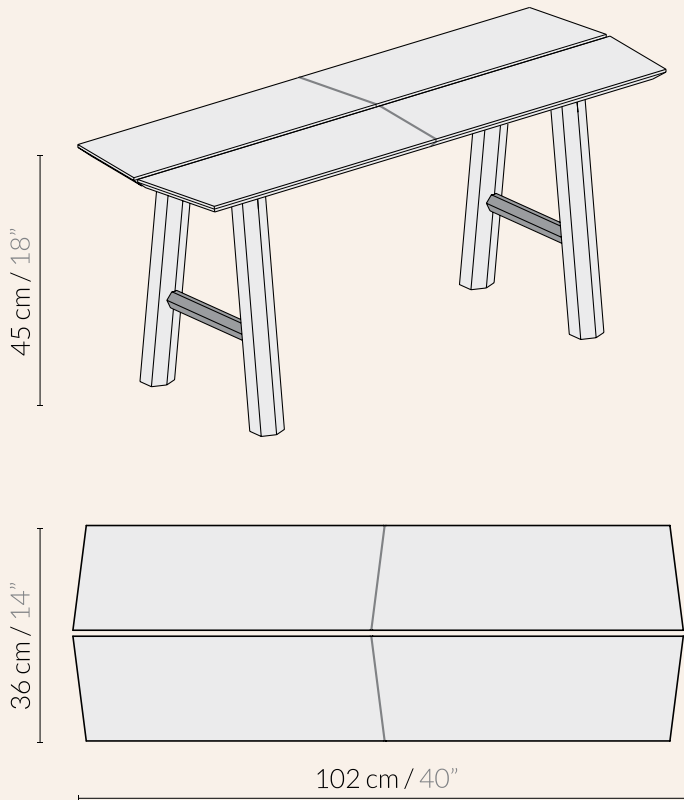

TECHNICAL SPECIFICATIONS

SAVIA Bench

- SA-B-OB Clear Stained Wood-Black Savia Table
- SA-B-OG Clear Stained Wood-Gold Savia Table
- SA-B-WB Dark Stained Wood-Black Savia Table
- SA-B-WG Dark Stained Wood-Gold Savia Table
- SA-B-BB Black-Black Savia Table
- SA-B-BG Black-Gold Savia Table

DETAILS:

Matte finish

Clean with a damp cloth

Easily assembled with included manual

Delivered in a flat package

 8 Kg / 18 lbs

 106x42x15H cm / 42"x17"x6"H
10 kg / 22 lbs