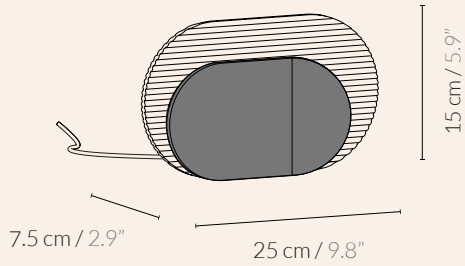

LUA

Table Lamp

S