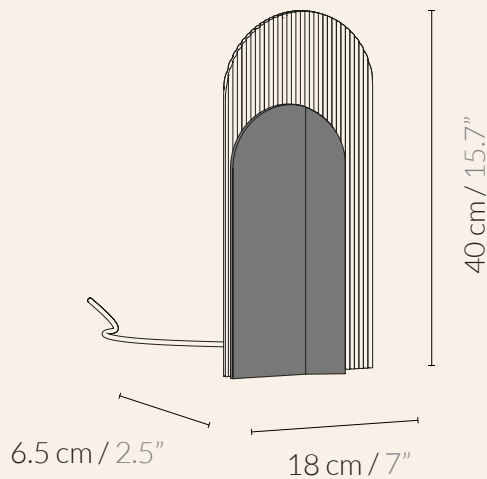

## Table Lamp

S

M

L

LU-S- / LU-M- / LU-L-

- OAK Middle panel oak lateral panels oak
- BLK Middle panel black lateral panels black
- WHT Middle panel white lateral panels white
- OB Middle panel oak lateral panels black
- OW Middle panel oak lateral panels white
- BO Middle panel black lateral panels oak
- WO Middle panel white lateral panels oak

LU-S 1 Kg / 2.2 lbs

LU-M 1.4 Kg / 3 lbs

LU-L 1.6 Kg / 3.5 lbs

LU-S 1.5 Kg / 3.3 lbs

39 x 26 x 9.8H cm / 15.3" x 10.2" x 3.8"H

LU-M 1.9 Kg / 4 lbs

38 x 33 x 11.8H cm / 14.9" x 13" x 4.6"H

LU-L 2.1 Kg / 4.6 lbs

49 x 25 x 9.8H cm / 19.3" x 9.8" x 3.8"H

Matte finish

Clean with a damp cloth

Delivered in a flat package

LED LIGHTING

- Dimmable light

- LED COB DC24V 384LED/m (warm light 3.000K)

- Hand switch to turn on/off and control intensity