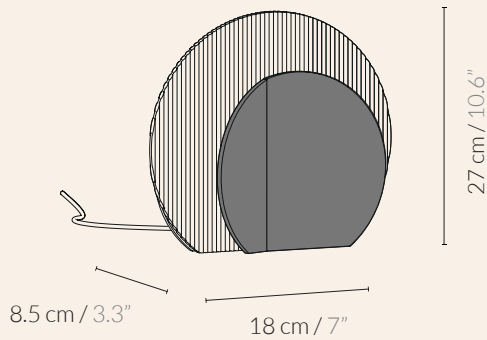

## Table Lamp

S

M

L

LU-S- / LU-M- / LU-L-

- OAK Middle panel oak lateral panels oak
- BLK Middle panel black lateral panels black
- WHT Middle panel white lateral panels white
- OB Middle panel oak lateral panels black
- OW Middle panel oak lateral panels white
- BO Middle panel black lateral panels oak
- WO Middle panel white lateral panels oak

LU-S 1 Kg / 2.2 lbs

LU-M 1.4 Kg / 3 lbs

LU-L 1.6 Kg / 3.5 lbs

LU-S 1.5 Kg / 3.3 lbs

39 x 26 x 9.8H cm / 15.3" x 10.2" x 3.8"H

LU-M 1.9 Kg / 4 lbs

38 x 33 x 11.8H cm / 14.9" x 13" x 4.6"H

LU-L 2.1 Kg / 4.6 lbs

49 x 25 x 9.8H cm / 19.3" x 9.8" x 3.8"H

Matte finish

Clean with a damp cloth

Delivered in a flat package

LED LIGHTING

- Dimmable light

- LED COB DC24V 384LED/m (warm light 3.000K)

- Hand switch to turn on/off and control intensity