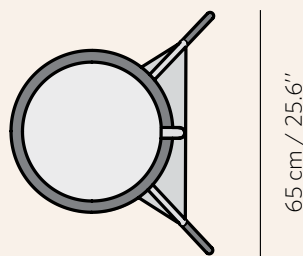

LIVE DESIGN

LIVE DESIGN

TECHNICAL SPECIFICATIONS

KA LAMP XL

- KA-XL-EW Extra Large White Ka Lamp
- KA-XL-FW Extra Large White Ka Lamp with tray
- KA-XL-EB Extra Large Black Ka Lamp
- KA-XL-FB Extra Large Black Ka Lamp with tray