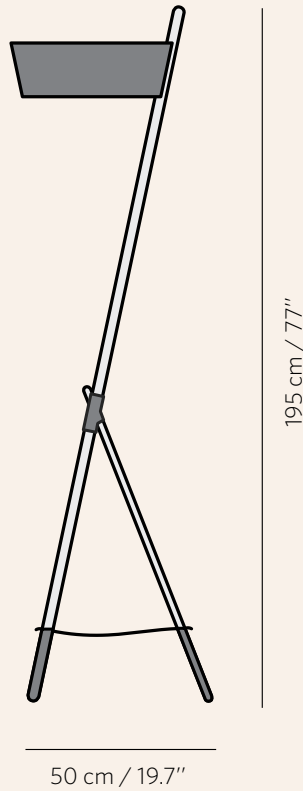

COLLECTION

KA LAMP XL

Ka XL is a standard lamp, which radiates ambient light. Its simple and elegant lines are drawn from a stylish structure of beech wood slats, a tripod shape and joined together by a leather thread. At the top of the pole is a large metal lampshade which filters the light through a natural cotton diffuser.

LIVE DESIGN

LIVE DESIGN

TECHNICAL SPECIFICATIONS

KA LAMP XL

- KA-XL-EW Extra Large White Ka Lamp
- KA-XL-FW Extra Large White Ka Lamp with tray
- KA-XL-EB Extra Large Black Ka Lamp
- KA-XL-FB Extra Large Black Ka Lamp with tray

- Solid beech wood and natural leather
- Lacquered metal lampshade
- 100% cotton diffuser
- 3,5m cloth covered wire
- Included Energy saving bulb
- Footswitch
- Matte finish
- Clean with damp cloth
- Easily assembled
- Delivered in a flat package

- Max.1x15w. E-14. 230V. 50Hz
- CE AU-NZ UK-Ireland

- Max.1x15w. E-12. 120V. 60Hz
- USA

2.8 Kg / 6.2 lbs

4 Kg / 8.9 lbs
137 x 39 x 5H cm / 54" x 15.5" x 2"H