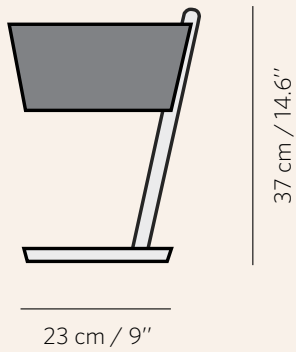

COLLECTION

KA LAMP S

Ka S is a table lamp which radiates ambient light. It distinguishes itself by its simple and elegant lines, and enhances the curve in its beech wood base, which is ideal to leave small objects in. From its base, a leaning pole arises, incorporating a natural leather detail. The metal lampshade filters the light through a natural cotton diffuser. Available in black and white finish.

Ka S es una lámpara de mesa, que emite luz ambiental. Se caracteriza por sus líneas sencillas y elegantes y destaca la concavidad de su base de madera de haya, ideal para depositar pequeños objetos. De la base nace un mástil inclinado que incorpora un detalle de piel natural. La tulipa de metal tamiza la luz mediante un difusor natural de algodón. Disponible en acabado blanco y negro.

LIVE DESIGN

TECHNICAL SPECIFICATIONS

KA LAMP S

- KA-S-W White Ka Lamp
- KA-S-B Black Ka Lamp

- Solid beech wood and natural leather
- Lacquered metal lampshade
- 100% cotton diffuser
- 2m cloth covered wire
- Included Energy saving bulb
- Handswitch
- Matte finish
- Clean with damp cloth
- Easily assembled
- Delivered in a flat package

- Max.1x15w, E-14, 230V, 50Hz
-  CE  AU-NZ  UK-Ireland

- Max.1x15w, E-12, 120V, 60Hz
-  USA

-  1 Kg / 2.2 lbs

-  1.6 Kg / 3.5 lbs
- 910 x 28 x 5H cm / 35.8" x 11" x 2"H