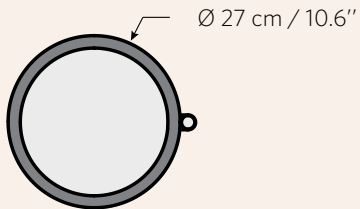

COLLECTION

KA LAMP S

Ka S is a table lamp which radiates ambient light. It distinguishes itself by its simple and elegant lines, and enhances the curve in its beech wood base, which is ideal to leave small objects in. From its base, a leaning pole arises, incorporating a natural leather detail. The metal lampshade filters the light through a natural cotton diffuser. Available in black and white finish.

Ka S es una lámpara de mesa, que emite luz ambiental. Se caracteriza por sus líneas sencillas y elegantes y destaca la concavidad de su base de madera de haya, ideal para depositar pequeños objetos. De la base nace un mástil inclinado que incorpora un detalle de piel natural. La tulipa de metal tamiza la luz mediante un difusor natural de algodón. Disponible en acabado blanco y negro.

LIVE DESIGN

TECHNICAL SPECIFICATIONS

KA LAMP S

- KA-S-W White Ka Lamp
- KA-S-B Black Ka Lamp

- Solid beech wood and natural leather
- Lacquered metal lampshade
- 100% cotton diffuser
- 2m cloth covered wire
- Included Energy saving bulb
- Handswitch
- Matte finish
- Clean with damp cloth
- Easily assembled
- Delivered in a flat package

- Max.1x15w, E-14, 230V, 50Hz
-  CE  AU-NZ  UK-Ireland

- Max.1x15w, E-12, 120V, 60Hz
-  USA

-  1 Kg / 2.2 lbs

-  1.6 Kg / 3.5 lbs
- 910 x 28 x 5H cm / 35.8" x 11" x 2"H