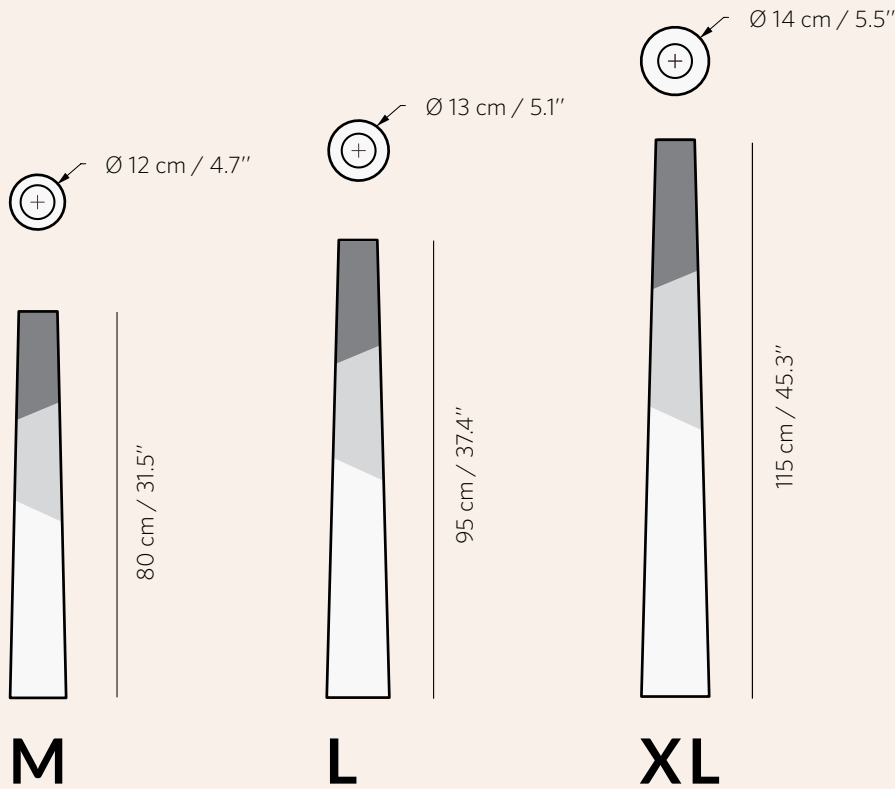

TECHNICAL SPECIFICATIONS

ETNA

- Made of solid pine with a touch of color
 - Tealights or candles up to \varnothing 60mm / 2.3"
 - Glass cup protector between candle and wood
 - Matte finish
 - Clean with damp cloth

ET- M / L / XL -

- WHT White Etna candle holder
- BLK Black Etna candle holder
- BLU Blue Etna candle holder
- YEL Yellow Etna candle holder
- RED Red Etna candle holder
- GRN Green Etna candle holder

- ET-M 3.3 Kg / 7.3 lbs
 - ET-L 4.2 Kg / 9.3 lbs
 - ET-XL 5.7 Kg / 12.6 lbs

- ET-M 3.5 Kg / 7.5 lbs
 - \varnothing 12 x 82H cm / \varnothing 4.7" x 32"H
 - ET-L 4.5 Kg / 10 lbs
 - \varnothing 15 x 97H cm / \varnothing 6" x 38.2"H
 - ET-XL 6 Kg / 13.3 lbs
 - \varnothing 15 x 120H cm / \varnothing 6" x 47"H