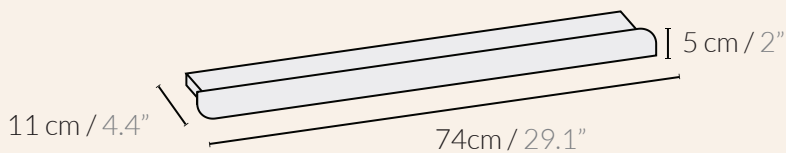

CIELO SHELF

CI-SL-BLK

CIELO Shelf - Black, Large

CI-SL-WLN

CIELO Shelf - Walnut, Large

CI-SM-BLK

CIELO Shelf - Black, Medium

CI-SM-WLN

CIELO Shelf - White, Small

Matte finish

Clean with a damp cloth

Easily assembled with included manual

CIELO Shelf Small

 *Product weight 0,4 kg / 0.9 lbs*
MAX. load 10 kg / 22 lbs

 *0,9 kg / 2 lbs*
40x15.5x8H cm / 15.7"x6.1"x3.1"H

 *1,4 kg / 3 lbs*
78x15.8x8H cm / 30.7"x6.1"x3.1"H