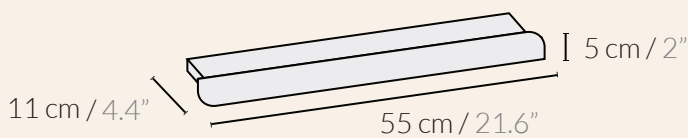

CIELO SHELF

CI-SL-BLK

CIELO Shelf - Black, Large

CI-SL-WLN

CIELO Shelf - Walnut, Large

CI-SM-BLK

CIELO Shelf - Black, Medium

CI-SM-WLN

CIELO Shelf - White, Small

Matte finish

Clean with a damp cloth

Easily assembled with included manual

CIELO Shelf Small

 *Product weight 0,4 kg / 0.9 lbs*
MAX. load 10 kg / 22 lbs

 *0,9 kg / 2 lbs*
40x15.5x8H cm / 15.7"x6.1"x3.1"H

 *1,4 kg / 3 lbs*
78x15.8x8H cm / 30.7"x6.1"x3.1"H