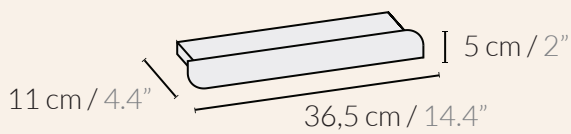

CIELO SHELF

CI-SL-BLK

CIELO Shelf - Black, Large

CI-SL-WLN

CIELO Shelf - Walnut, Large

CI-SM-BLK

CIELO Shelf - Black, Medium

CI-SM-WLN

CIELO Shelf - White, Small

Matte finish

Clean with a damp cloth

Easily assembled with included manual

CIELO Shelf Small

 *Product weight 0,4 kg / 0.9 lbs*
MAX. load 10 kg / 22 lbs

 *0,9 kg / 2 lbs*
40x15.5x8H cm / 15.7"x6.1"x3.1"H

 *1,4 kg / 3 lbs*
78x15.8x8H cm / 30.7"x6.1"x3.1"H