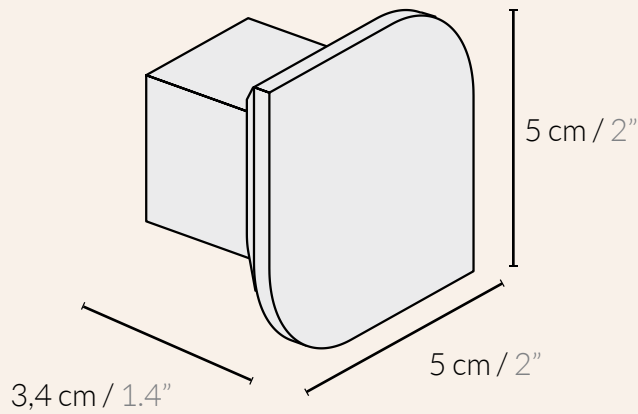

CIELO HOOK

Matte finish
Clean with a damp cloth
Easily assembled with included manual

 *Product weight 24 Kg / 0.85 oz*
MAX. load

170g/6 oz
9,2x9,2x5H / 3,7"x3,7"x2"H

CI-H-BLK	CIELO Hook- Black	CI-H-WLN	CIELO Hook- Walnut
2CI-H-BLK	CIELO Hook- Black set of 2	2CI-H-WLN	CIELO Hook- Walnut set of 2
3CI-H-BLK	CIELO Hook- Black set of 3	3CI-H-WLN	CIELO Hook- Walnut set of 3
CI-H-OAK	CIELO Hook- Oak	CI-H-WHT	CIELO Hook- White
2CI-H-OAK	CIELO Hook- Oak set of 2	2CI-H-WHT	CIELO Hook- White set of 2
3CI-H-OAK	CIELO Hook- Oak set of 3	3CI-H-WHT	CIELO Hook- White set of 3