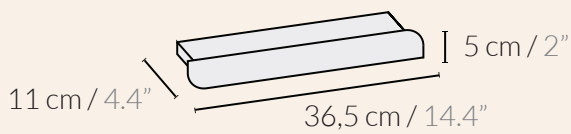

# CIELO SHELF

CI-SL-BLK

CIELO Shelf - Black, Large

CI-SL-WLN

CIELO Shelf - Walnut, Large

CI-SM-BLK

CIELO Shelf - Black, Medium

CI-SM-WLN