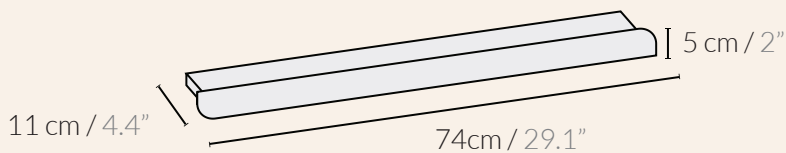

# CIELO SHELF

CI-SL-BLK

CIELO Shelf - Black, Large

CI-SL-WLN

CIELO Shelf - Walnut, Large

CI-SM-BLK

CIELO Shelf - Black, Medium

CI-SM-WLN