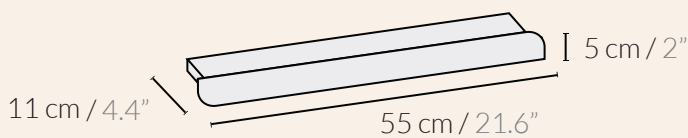

# CIELO SHELF

CI-SL-BLK

CIELO Shelf - Black, Large

CI-SL-WLN

CIELO Shelf - Walnut, Large

CI-SM-BLK

CIELO Shelf - Black, Medium

CI-SM-WLN