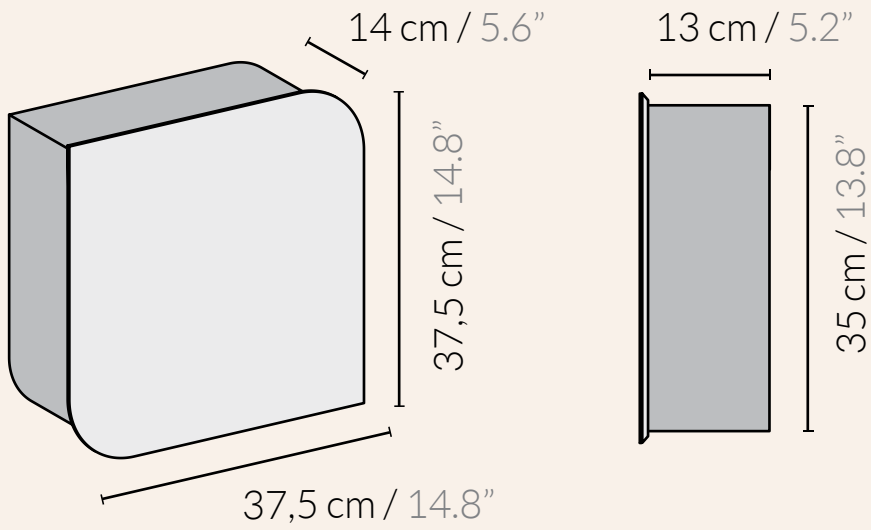

TECHNICAL SPECIFICATIONS

CIELO CABINET

- | | |
|----------|------------------------------|
| CI-C-BLK | CIELO Cabinet- Black |
| CI-C-OB | CIELO Cabinet- Oak,Black |
| CI-C-OW | CIELO Cabinet- Oak, White |
| CI-C-WB | CIELO Cabinet- Walnut, Black |
| CI-H-WHT | CIELO Cabinet- White |

- *Matte finish*
Clean with a damp cloth
Easily assembled with included manual

●
Product weight 4,5 kg / 10 lbs
MAX. load 30 kg / 66 lbs

5 kg / 11 lbs
44x44x20H cm / 17.4"x17.4"x7.9"H