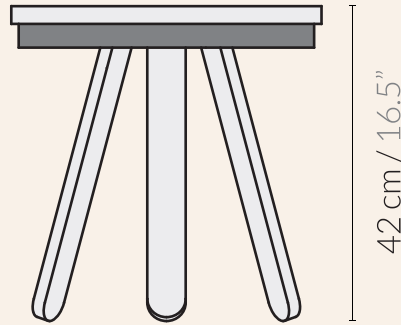

# BATEA S

- BA-S-WB Small Walnut-Black Batea tray table
- BA-S-OW Small Oak-White Batea tray table
- BA-S-OB Small Oak-Black Batea tray table
- BA-S-WHT Small White Batea tray table
- BA-S-BLK Small Black Batea tray table
- BA-S-GRY Small Grey Batea tray table - RAL 7040
- BA-S-BLU Small Blue Batea tray table - RAL 5011
- BA-S-GRN Small Green Batea tray table - RAL 6033

- Tray table made of ash/ oak/ walnut veneer
- Legs made of solid ash/ oak/ walnut
- Structure in lacquered steel
- Matte finish
- Clean with damp cloth
- Easily assembled
- Delivered in a flat package

●  
⚠ 4 Kg / 8.8 lbs

📦 4.5 Kg / 10 lbs  
445 x 45 x 12H cm / 18" x 18" x 5"H