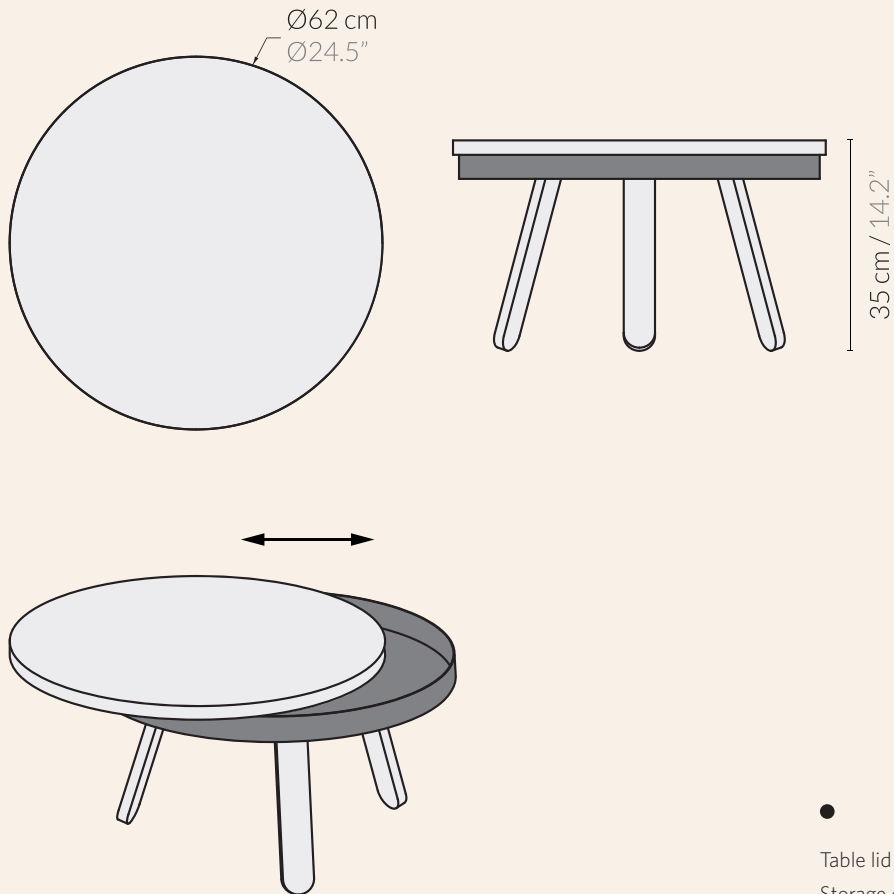

BATEA M

- BA-M-WB Medium Walnut-Black Batea coffee table
- BA-M-OW Medium Oak-White Batea coffee table
- BA-M-OB Medium Oak-Black Batea coffee table
- BA-M-WHT Medium White Batea coffee table
- BA-M-BLK Medium Black Batea coffee table
- BA-M-GRY Medium Grey Batea coffee table - RAL 7040
- BA-M-BLU Medium Blue Batea coffee table - RAL 5011
- BA-M-GRN Medium Green Batea coffee table - RAL 6033

- Table lid fully removable
- Storage depth of 4,5 cm
- Table lid made of ash/ oak/ walnut veneer
- Legs made of solid ash/ oak/ walnut
- Structure in lacquered steel
- Matte finish
- Clean with damp cloth
- Easily assembled
- Delivered in a flat package

●
⚠ 8 Kg / 17.6 lbs

📦 9 Kg / 19.8 lbs
65 x 65 x 14H cm / 25.6" x 25.6" x 5.5"H