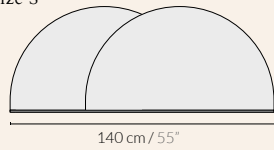

## Alba headboard

Product weight  
10 kg / 22 lbs

105x65x12H cm /  
42"x25.6"x4.8"H  
11kg / 24.25 lbs

Size L

Size XL

Size S

Size M

Fully modular and customizable, choose your favorite combination of shapes and color finishes, adapting to all bed sizes.