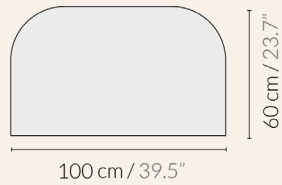

## Alba headboard

Product weight  
10 kg / 22 lbs

105x65x12H cm /  
42"x25.6"x4.8"H  
11kg / 24.25 lbs

Size L

Size XL

Size S

Size M

Fully modular and customizable, choose your favorite combination of shapes and color finishes, adapting to all bed sizes.