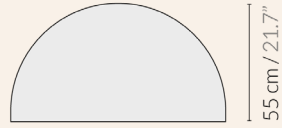

## Alba headboard

Product weight  
10 kg / 22 lbs

105x65x12H cm /  
42"x25.6"x4.8"H  
11kg / 24.25 lbs

Size L

Size XL

Size S

Size M

Fully modular and customizable, choose your favorite combination of shapes and color finishes, adapting to all bed sizes.