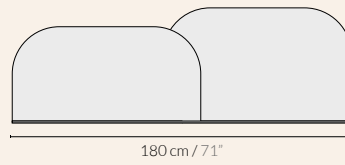

## Alba headboard

Product weight  
10 kg / 22 lbs

105x65x12H cm /  
42"x25.6"x4.8"H  
11kg / 24.25 lbs

Size L

Size XL

Size S

Size M

Fully modular and customizable, choose your favorite combination of shapes and color finishes, adapting to all bed sizes.