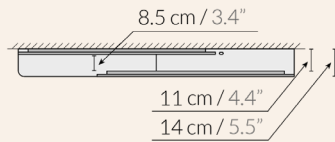

## Alba headboard

Product weight  
10 kg / 22 lbs

105x65x12H cm /  
42"x25.6"x4.8"H  
11kg / 24.25 lbs

Size L

Size XL

Size S

Size M

Fully modular and customizable, choose your favorite combination of shapes and color finishes, adapting to all bed sizes.