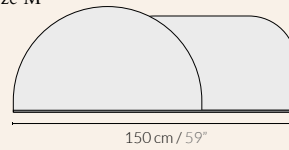

## Alba headboard

Product weight  
10 kg / 22 lbs

105x65x12H cm /  
42"x25.6"x4.8"H  
11kg / 24.25 lbs

Size L

Size XL

Size S

Size M

Fully modular and customizable, choose your favorite combination of shapes and color finishes, adapting to all bed sizes.