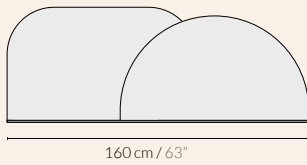

## Alba headboard

Product weight  
10 kg / 22 lbs

105x65x12H cm /  
42"x25.6"x4.8"H  
11kg / 24.25 lbs

Size L

Size XL

Size S

Size M

Fully modular and customizable, choose your favorite combination of shapes and color finishes, adapting to all bed sizes.