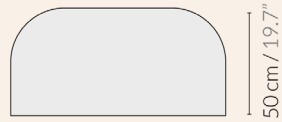

## Alba headboard

Product weight  
10 kg / 22 lbs

105x65x12H cm /  
42"x25.6"x4.8"H  
11kg / 24.25 lbs

Size L

Size XL

Size S

Size M

Fully modular and customizable, choose your favorite combination of shapes and color finishes, adapting to all bed sizes.