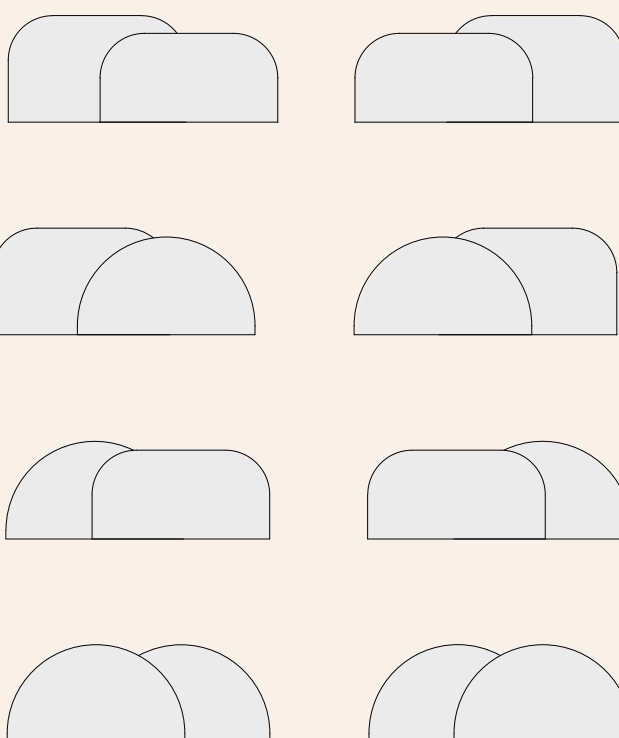

ALBA HEADBOARD

Combine it as you want!

LED Lighting:

- LED COB DC12V 320LED/m (warm light).
- Hand switch to turn on/off and to regulate the intensity.
- Plug: Type C (Euro-plug), for some countries you will need an adapter which is not included.

Installation

- Weight: 10kg/22lbs.
- Must be screwed to the wall. Safe to install on drywall/plasterwall.
- You can switch the side of the panels of your Alba Headboard at home.

Textile:

- Waterproof and anti-stain fabric (clean with a damp cloth).
- 100% solution dyed acrylic textile.
- Flame retardant. UNE 1021 PARTS 1-2 IMO PEF 2010 Anex 1. Part 8 BS 5852 Cigarette & Match.
- Mould resistant.
- UV resistant.
- Children and pets friendly.
- Five year warranty included.