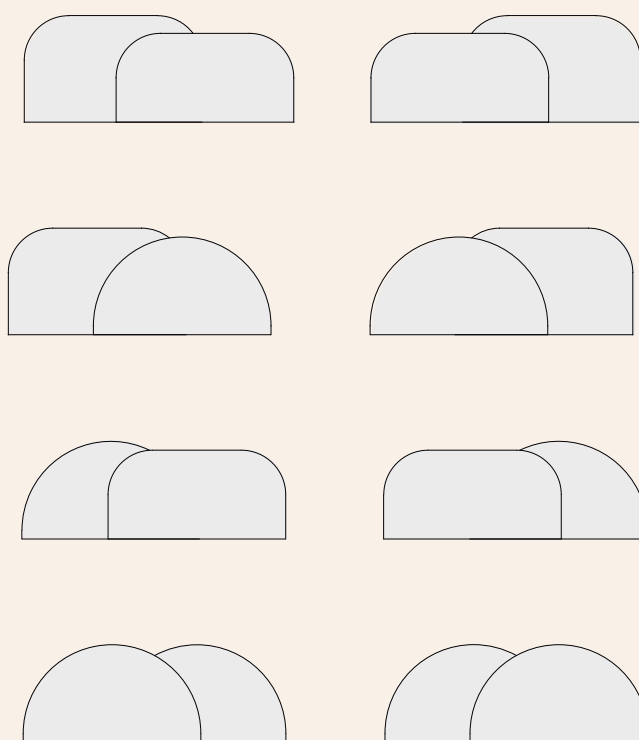

ALBA Headboard

Combine it as you want!

LED Lighting:

- LED COB DC12V 320LED/m (warm light)
- Hand switch to turn on/off
- Plug: Type C (Euro-plug), for some countries you will need an adapter which is not included.

Installation

- Weight: 10kg/22lbs
- Must be screwed to the wall. Safe to install on drywall/plasterwall.
- If your Alba headboard configuration does not include lighting, you can switch the side of the panels at home.

Textile:

- Waterproof and anti-stain fabric. (Clean with a damp cloth)
- 100% solution dyed acrylic textile.
- Flame retardant. UNE 1021 PARTS 1-2 IMO PEF 2010 Anex 1. Part 8 BS 5852 Cigarette & Match
- Mould resistant.
- UV resistant.
- Children and pets friendly.
- Five year warranty included.