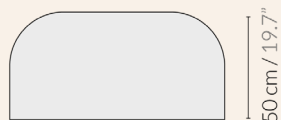

## Alba headboard

Product weight  
10 kg / 22 lbs

105x65x12H cm /  
42"x25.6"x4.8"H

11kg / 24.25 lbs

Size L

Size XL

Size S

Size M