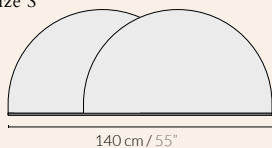

## Alba headboard

Product weight  
10 kg / 22 lbs

105x65x12H cm /  
42"x25.6"x4.8"H

11kg / 24.25 lbs

Size L

Size XL

Size S

Size M