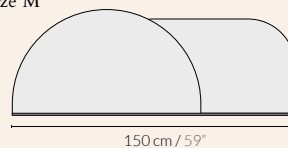

## Alba headboard

Product weight  
10 kg / 22 lbs

105x65x12H cm /  
42"x25.6"x4.8"H

11kg / 24.25 lbs

Size L

Size XL

Size S

Size M