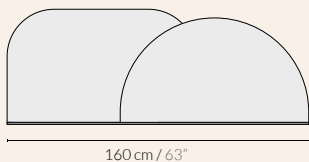

## Alba headboard

Product weight  
10 kg / 22 lbs

105x65x12H cm /  
42"x25.6"x4.8"H

11kg / 24.25 lbs

Size L

Size XL

Size S

Size M