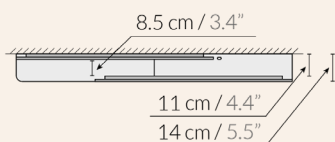

## Alba headboard

Product weight  
10 kg / 22 lbs

105x65x12H cm /  
42"x25.6"x4.8"H

11kg / 24.25 lbs

Size L

Size XL

Size S

Size M