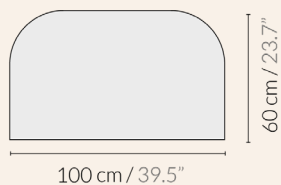

## Alba headboard

Product weight  
10 kg / 22 lbs

105x65x12H cm /  
42"x25.6"x4.8"H

11kg / 24.25 lbs

Size L

Size XL

Size S

Size M