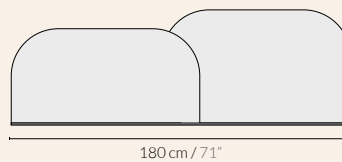

## Alba headboard

Product weight  
10 kg / 22 lbs

105x65x12H cm /  
42"x25.6"x4.8"H

11kg / 24.25 lbs

Size L

Size XL

Size S

Size M