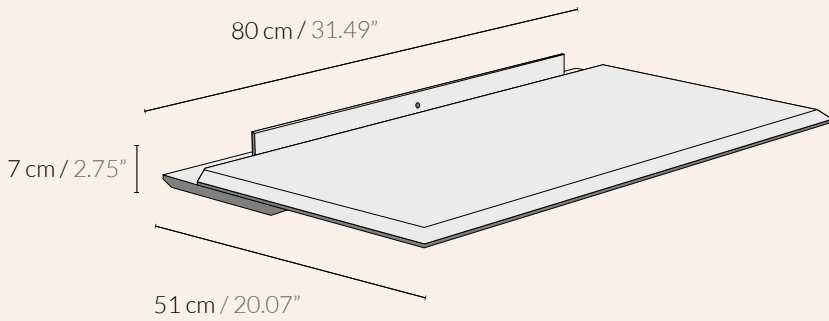

Alada está disponible en dos acabados diferentes.

TECHNICAL SPECIFICATIONS

ALADA

- AD-M-OAK Oak Alada floating folding desk
- AD-M-BLK Black Alada floating folding desk
- AD-M-WHT White Alada floating folding desk
- AD-M-WPO White Pigmented Oak Alada floating folding desk

- Multifunctional as a desk and shelf
- Invisible storage space
- A minimal stopper holds it up when closed
- Can be installed at any height
- Easily assembled with help from the included manual
- Installation kit included (screws and keys)
- Clean with damp cloth
- Custom finishes available upon request

●  10 Kg / 22 lbs

●  90x50x15H cm /
35.4"x19.6"x5.9"H
11kg / 24.25 lbs