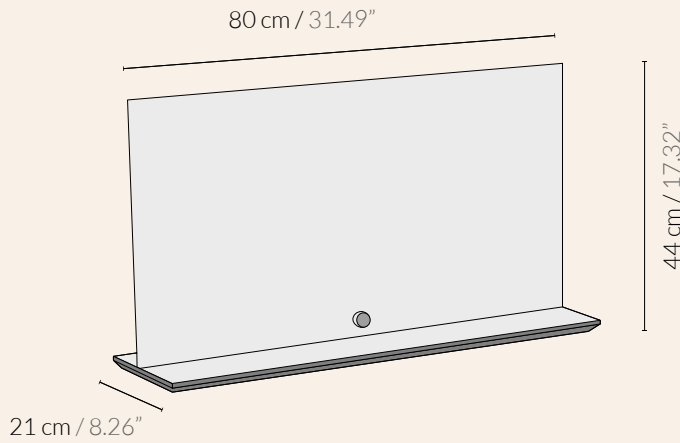

Alada está disponible en dos acabados diferentes.

TECHNICAL SPECIFICATIONS

ALADA

- AD-M-OAK Oak Alada floating folding desk
- AD-M-BLK Black Alada floating folding desk
- AD-M-WHT White Alada floating folding desk
- AD-M-WPO White Pigmented Oak Alada floating folding desk

- Multifunctional as a desk and shelf
- Invisible storage space
- A minimal stopper holds it up when closed
- Can be installed at any height
- Easily assembled with help from the included manual
- Installation kit included (screws and keys)
- Clean with damp cloth
- Custom finishes available upon request

●  10 Kg / 22 lbs

●  90x50x15H cm /
35.4"x19.6"x5.9"H
11kg / 24.25 lbs