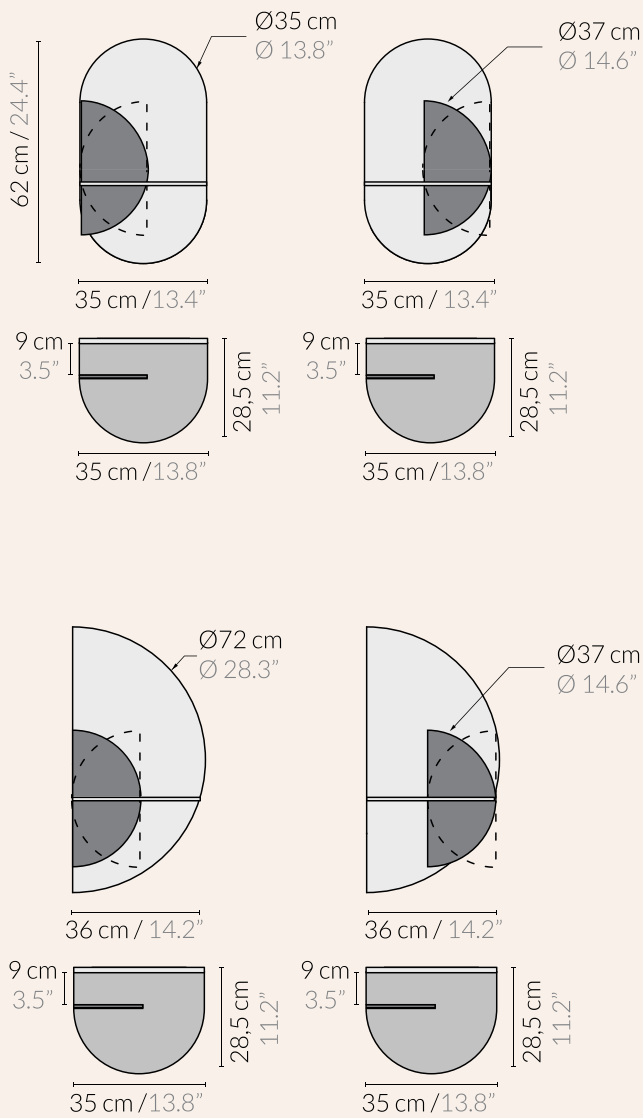

ALBA

Slim floating Nightstand

Modular system configurable by the user

Easily assembled right or left

Depth of storage of 9 cm between wooden panels

Rear hole for feeding cables

Matte finish

Clean with damp cloth

Delivered in a flat package

Custom color finishes available upon request

Rear panel:

Table / Shelf cover:

Front panel:

Colors:

3 Kg / 7 lbs

75x45x10H cm /
28"x17"x4"H
3,5kg / 8 lbs