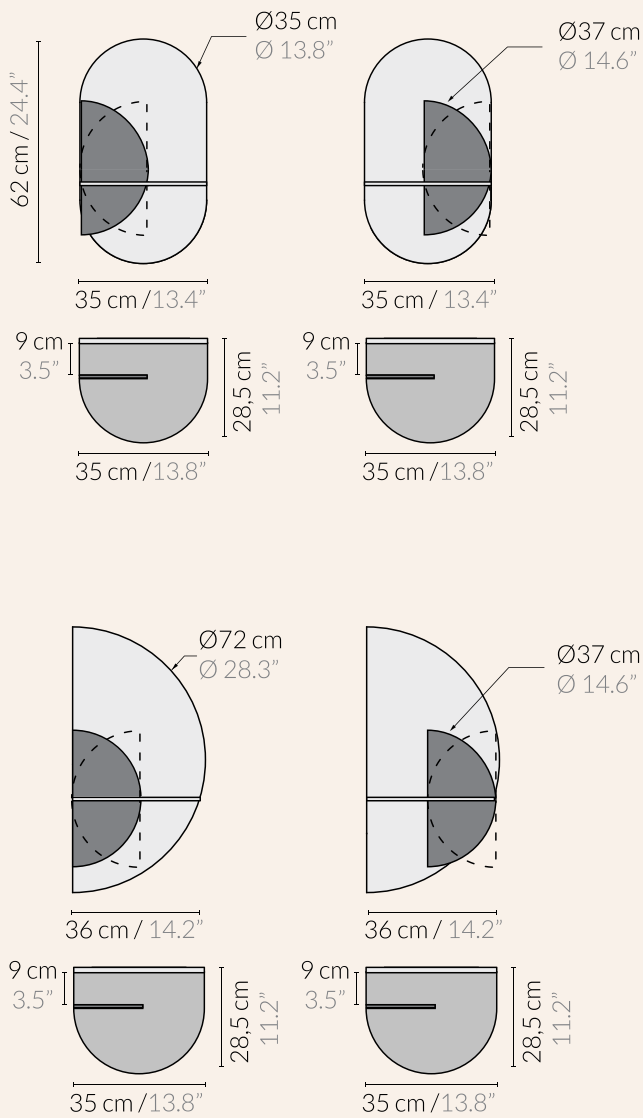

ALBA

Slim floating Nightstand

Modular system configurable by the user

Easily assembled right or left

Depth of storage of 9 cm between wooden panels

Rear hole for feeding cables

Matte finish

Clean with damp cloth

Delivered in a flat package

Custom color finishes available upon request

Rear panel:

Table / Shelf cover:

Front panel:

Colors:

 3 Kg / 7 lbs

 75x45x10H cm /
28"x17"x4"H
3,5kg / 8 lbs