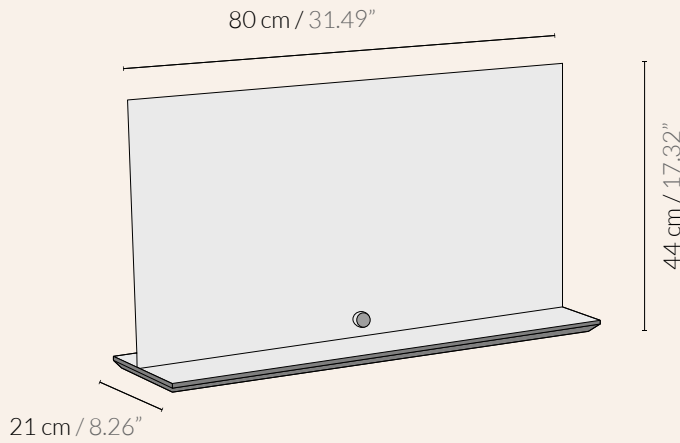

# ALADA

- AD-M-OAK Oak Alada floating folding desk
- AD-M-BLK Black Alada floating folding desk
- AD-M-WHT White Alada floating folding desk
- AD-M-WPO White Pigmented Oak Alada floating folding desk

- Multifunctional as a desk and shelf
- Invisible storage space
- A minimal stopper holds it up when closed
- Can be installed at any height
- Easily assembled with help from the included manual
- Installation kit included (screws and keys)
- Clean with damp cloth
- Custom finishes available upon request

 10 Kg / 22 lbs

 90x50x15H cm /  
35.4"x19.6"x5.9"H  
11kg / 24.25 lbs