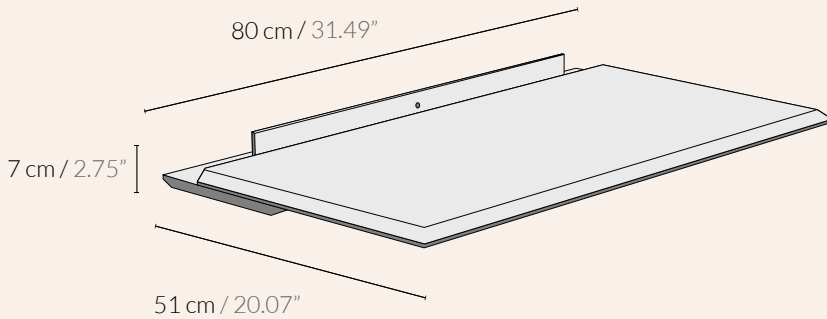

# ALADA

- AD-M-OAK Oak Alada floating folding desk
- AD-M-BLK Black Alada floating folding desk
- AD-M-WHT White Alada floating folding desk
- AD-M-WPO White Pigmented Oak Alada floating folding desk

- Multifunctional as a desk and shelf
- Invisible storage space
- A minimal stopper holds it up when closed
- Can be installed at any height
- Easily assembled with help from the included manual
- Installation kit included (screws and keys)
- Clean with damp cloth
- Custom finishes available upon request

 10 Kg / 22 lbs

 90x50x15H cm /  
35.4"x19.6"x5.9"H  
11kg / 24.25 lbs