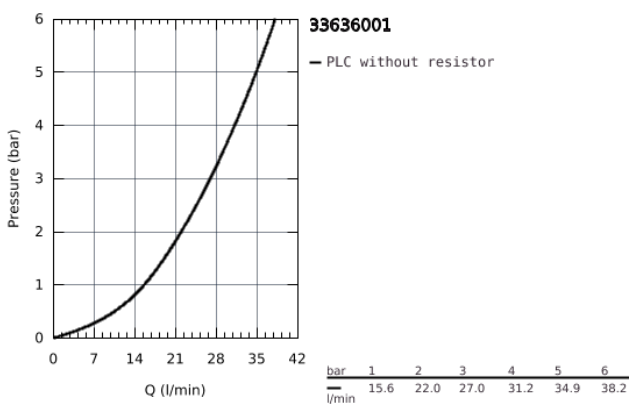

33 636 001 **ESSENCE SINGLE-LEVER SHOWER MIXER 1/2"**

PRODUCT DESCRIPTION

- Colour: Chrome
- wall mounted
- metal lever
- GROHE SilkMove 35 mm ceramic cartridge
- with temperature limiter
- GROHE Long-Life finish
- shower outlet 1/2"
- integrated non-return valve
- S-unions
- protected against backflow

33 636 001 ESSENCE SINGLE-LEVER SHOWER MIXER 1/2"

SPARE PARTS, January 2014 – now

- 1: Lever (Spare part-nr. 46916000)
- 2: Screw coupling (Spare part-nr. 46460000)
- 3: Cartridge (Spare part-nr. 46374000)
- 4: Screw joint (Spare part-nr. 45044000)
- 5: S-union (Spare part-nr. 12662000)
- 6: Non-return valve (Spare part-nr. 47886000)
- 7: Extension 3/4", 20 mm (Spare part-nr. 0713000M)*
- 8: Special Spanner (Spare part-nr. 19377000)*