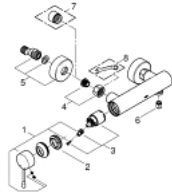

33 636 001 **ESSENCE SINGLE-LEVER SHOWER MIXER 1/2"**

PRODUCT DESCRIPTION

- Colour: Chrome
- wall mounted
- metal lever
- GROHE SilkMove 35 mm ceramic cartridge
- with temperature limiter
- GROHE Long-Life finish
- shower outlet 1/2"
- integrated non-return valve
- S-unions
- protected against backflow

33 636 001 ESSENCE SINGLE-LEVER SHOWER MIXER 1/2"

SPARE PARTS, January 2014 – now

- 1: Lever (Spare part-nr. 46916000)
- 2: Screw coupling (Spare part-nr. 46460000)
- 3: Cartridge (Spare part-nr. 46374000)
- 4: Screw joint (Spare part-nr. 45044000)
- 5: S-union (Spare part-nr. 12662000)
- 6: Non-return valve (Spare part-nr. 47886000)
- 7: Extension 3/4", 20 mm (Spare part-nr. 0713000M)*
- 8: Special Spanner (Spare part-nr. 19377000)*