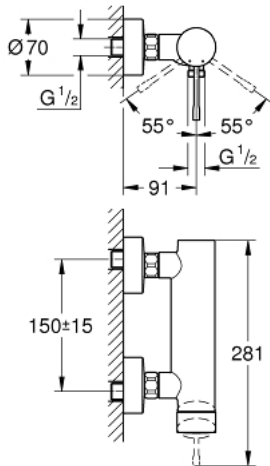

33 636 001 **ESSENCE SINGLE-LEVER SHOWER MIXER 1/2"**

PRODUCT DESCRIPTION

- Colour: Chrome
- wall mounted
- metal lever
- GROHE SilkMove 35 mm ceramic cartridge
- with temperature limiter
- GROHE Long-Life finish
- shower outlet 1/2"
- integrated non-return valve
- S-unions
- protected against backflow

33 636 001 ESSENCE SINGLE-LEVER SHOWER MIXER 1/2"

SPARE PARTS, January 2014 – now

- 1: Lever (Spare part-nr. 46916000)
- 2: Screw coupling (Spare part-nr. 46460000)
- 3: Cartridge (Spare part-nr. 46374000)
- 4: Screw joint (Spare part-nr. 45044000)
- 5: S-union (Spare part-nr. 12662000)
- 6: Non-return valve (Spare part-nr. 47886000)
- 7: Extension 3/4", 20 mm (Spare part-nr. 0713000M)*
- 8: Special Spanner (Spare part-nr. 19377000)*