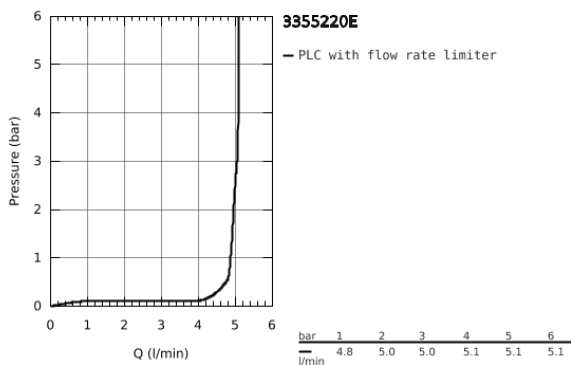

33 552 20E **EUROSTYLE COSMOPOLITAN BASIN MIXER 1/2"**
S-SIZE

PRODUCT DESCRIPTION

- Colour: Chrome
- monobloc installation
- metal lever
- GROHE SilkMove 35 mm ceramic cartridge
- adjustable flow rate limiter
- adjustable minimum flow rate 2.5 l/min
- temperature limiter
- GROHE Long-Life finish
- GROHE Water Saving SpeedClean mousseur 5.7 l/min
- GROHE FastFixation installation system with centering support
- pop-up waste set 1 1/4"
- flexible connection hoses
- noise classification 1 in accordance with DIN4109

33 552 20E EUROSTYLE COSMOPOLITAN BASIN MIXER 1/2"
S-SIZE

33 552 20E EUROSTYLE COSMOPOLITAN BASIN MIXER 1/2" S-SIZE

SPARE PARTS, August 2017 – now

- 1: Lever (Spare part-nr. 46748000)
 - 2: Shield for cross handle (Spare part-nr. 46492000)
 - 3: Screw coupling (Spare part-nr. 46460000)
 - 4: Cartridge (Spare part-nr. 46374000)
 - 5: Pop-up rod (Spare part-nr. 46739000)
 - 6: Flow restrictor (Spare part-nr. 48159000)
 - 7: Shank mounting kit (Spare part-nr. 46671000)
 - 8: Pop-up waste set 1 1/4" (Spare part-nr. 28910000)
 - 8.1: Chrome bath plug (Spare part-nr. 07182000)
 - 8.2: Eccentric rod (Spare part-nr. 07052000)
 - 9: Socket Spanner (Spare part-nr. 19332000)*
 - 10: Mounting wrench (Spare part-nr. 19017000)*
 - 11: Eccentric rod (Spare part-nr. 07341000)*
- * Optional accessories