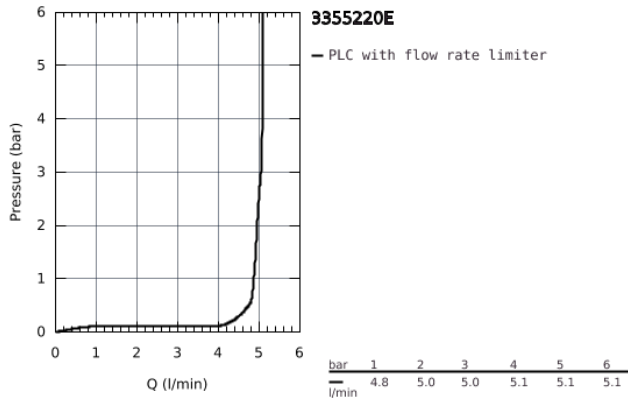

33 552 20E **EUROSTYLE COSMOPOLITAN BASIN MIXER 1/2"**
S-SIZE

PRODUCT DESCRIPTION

- Colour: Chrome
- monobloc installation
- metal lever
- GROHE SilkMove 35 mm ceramic cartridge
- adjustable flow rate limiter
- adjustable minimum flow rate 2.5 l/min
- temperature limiter
- GROHE Long-Life finish
- GROHE Water Saving SpeedClean mousseur 5.7 l/min
- GROHE FastFixation installation system with centering support
- pop-up waste set 1 1/4"
- flexible connection hoses
- noise classification 1 in accordance with DIN4109

33 552 20E EUROSTYLE COSMOPOLITAN BASIN MIXER 1/2"
S-SIZE

33 552 20E EUROSTYLE COSMOPOLITAN BASIN MIXER 1/2" S-SIZE

SPARE PARTS, August 2017 – now

- 1: Lever (Spare part-nr. 46748000)
 - 2: Shield for cross handle (Spare part-nr. 46492000)
 - 3: Screw coupling (Spare part-nr. 46460000)
 - 4: Cartridge (Spare part-nr. 46374000)
 - 5: Pop-up rod (Spare part-nr. 46739000)
 - 6: Flow restrictor (Spare part-nr. 48159000)
 - 7: Shank mounting kit (Spare part-nr. 46671000)
 - 8: Pop-up waste set 1 1/4" (Spare part-nr. 28910000)
 - 8.1: Chrome bath plug (Spare part-nr. 07182000)
 - 8.2: Eccentric rod (Spare part-nr. 07052000)
 - 9: Socket Spanner (Spare part-nr. 19332000)*
 - 10: Mounting wrench (Spare part-nr. 19017000)*
 - 11: Eccentric rod (Spare part-nr. 07341000)*
- * Optional accessories