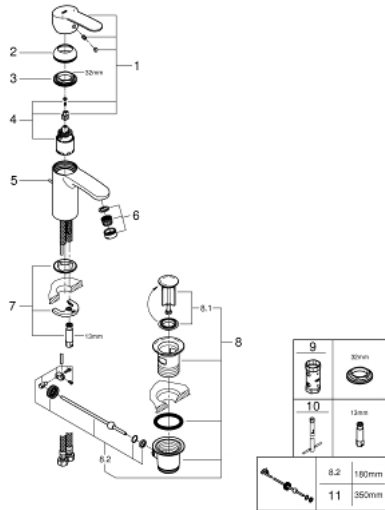

33 552 20E **EUROSTYLE COSMOPOLITAN BASIN MIXER 1/2"**
S-SIZE

PRODUCT DESCRIPTION

- Colour: Chrome
- monobloc installation
- metal lever
- GROHE SilkMove 35 mm ceramic cartridge
- adjustable flow rate limiter
- adjustable minimum flow rate 2.5 l/min
- temperature limiter
- GROHE Long-Life finish
- GROHE Water Saving SpeedClean mousseur 5.7 l/min
- GROHE FastFixation installation system with centering support
- pop-up waste set 1 1/4"
- flexible connection hoses
- noise classification 1 in accordance with DIN4109

33 552 20E EUROSTYLE COSMOPOLITAN BASIN MIXER 1/2"
S-SIZE

33 552 20E EUROSTYLE COSMOPOLITAN BASIN MIXER 1/2" S-SIZE

SPARE PARTS, August 2017 – now

- 1: Lever (Spare part-nr. 46748000)
 - 2: Shield for cross handle (Spare part-nr. 46492000)
 - 3: Screw coupling (Spare part-nr. 46460000)
 - 4: Cartridge (Spare part-nr. 46374000)
 - 5: Pop-up rod (Spare part-nr. 46739000)
 - 6: Flow restrictor (Spare part-nr. 48159000)
 - 7: Shank mounting kit (Spare part-nr. 46671000)
 - 8: Pop-up waste set 1 1/4" (Spare part-nr. 28910000)
 - 8.1: Chrome bath plug (Spare part-nr. 07182000)
 - 8.2: Eccentric rod (Spare part-nr. 07052000)
 - 9: Socket Spanner (Spare part-nr. 19332000)*
 - 10: Mounting wrench (Spare part-nr. 19017000)*
 - 11: Eccentric rod (Spare part-nr. 07341000)*
- * Optional accessories