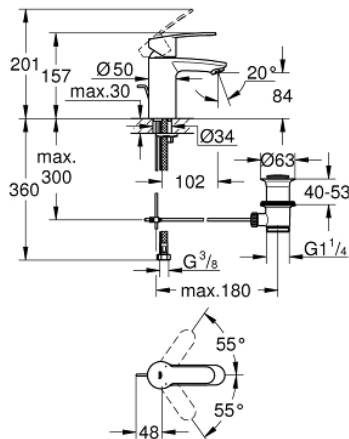

33 552 20E **EUROSTYLE COSMOPOLITAN BASIN MIXER 1/2"**
S-SIZE

PRODUCT DESCRIPTION

- Colour: Chrome
- monobloc installation
- metal lever
- GROHE SilkMove 35 mm ceramic cartridge
- adjustable flow rate limiter
- adjustable minimum flow rate 2.5 l/min
- temperature limiter
- GROHE Long-Life finish
- GROHE Water Saving SpeedClean mousseur 5.7 l/min
- GROHE FastFixation installation system with centering support
- pop-up waste set 1 1/4"
- flexible connection hoses
- noise classification 1 in accordance with DIN4109

33 552 20E EUROSTYLE COSMOPOLITAN BASIN MIXER 1/2"
S-SIZE

33 552 20E EUROSTYLE COSMOPOLITAN BASIN MIXER 1/2" S-SIZE

SPARE PARTS, August 2017 – now

- 1: Lever (Spare part-nr. 46748000)
 - 2: Shield for cross handle (Spare part-nr. 46492000)
 - 3: Screw coupling (Spare part-nr. 46460000)
 - 4: Cartridge (Spare part-nr. 46374000)
 - 5: Pop-up rod (Spare part-nr. 46739000)
 - 6: Flow restrictor (Spare part-nr. 48159000)
 - 7: Shank mounting kit (Spare part-nr. 46671000)
 - 8: Pop-up waste set 1 1/4" (Spare part-nr. 28910000)
 - 8.1: Chrome bath plug (Spare part-nr. 07182000)
 - 8.2: Eccentric rod (Spare part-nr. 07052000)
 - 9: Socket Spanner (Spare part-nr. 19332000)*
 - 10: Mounting wrench (Spare part-nr. 19017000)*
 - 11: Eccentric rod (Spare part-nr. 07341000)*
- * Optional accessories