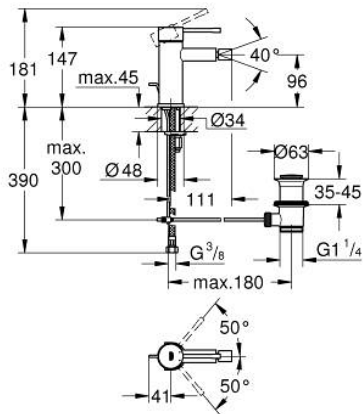

32 935 GL1 **ESSENCE BIDET MIXER 1/2"**  
**S-SIZE**

**PRODUCT DESCRIPTION**

- Colour: cool sunrise
- monobloc installation
- metal lever
- 28 mm ceramic cartridge with GROHE SilkMove
- with temperature limiter
- GROHE Long-Life finish
- GROHE FastFixation Plus installation system
- ball-joint mousseur
- pop-up waste set 1 1/4"
  
- flexible connection hoses

32 935 GL1 **ESSENCE BIDET MIXER 1/2"**  
**S-SIZE**