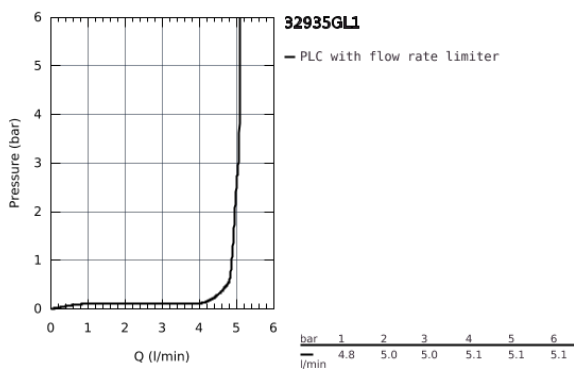

32 935 GL1 **ESSENCE BIDET MIXER 1/2"**  
**S-SIZE**

**PRODUCT DESCRIPTION**

- Colour: cool sunrise
- monobloc installation
- metal lever
- 28 mm ceramic cartridge with GROHE SilkMove
- with temperature limiter
- GROHE Long-Life finish
- GROHE FastFixation Plus installation system
- ball-joint mousseur
- pop-up waste set 1 1/4"
  
- flexible connection hoses

32 935 GL1 **ESSENCE BIDET MIXER 1/2"**  
**S-SIZE**