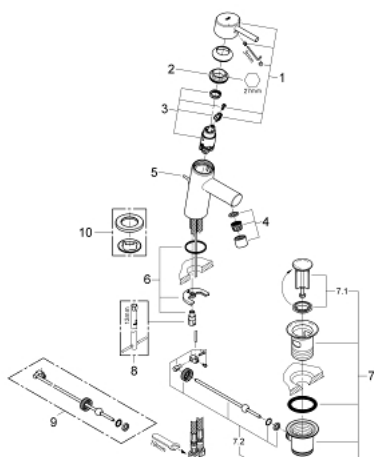

32 204 10E **CONCETTO BASIN MIXER 1/2"**
S-SIZE

PRODUCT DESCRIPTION

- Colour: Chrome
 - monobloc installation
 - metal lever
 - 28 mm ceramic cartridge with GROHE SilkMove
 - temperature limiter
 - GROHE Long-Life finish
 - GROHE Water Saving SpeedClean mousseur 5.7 l/min
 - GROHE FastFixation installation system with centering support
 - pop-up waste set 1 1/4"
-
- flexible connection hoses

32 204 10E CONCETTO BASIN MIXER 1/2" S-SIZE

SPARE PARTS, April 2010 – now

- 1: Lever (Spare part-nr. 46753000)
- 2: retaining ring (Spare part-nr. 46715000)
- 3: Cartridge (Spare part-nr. 46580000)
- 4: Flow restrictor (Spare part-nr. 13935000)
- 5: Pop-up rod (Spare part-nr. 46739000)
- 6: Shank mounting kit (Spare part-nr. 46249000)
- 7: Pop-up waste set 1 1/4" (Spare part-nr. 28910000)
- 7.1: Chrome bath plug (Spare part-nr. 07182000)
- 7.2: Eccentric rod (Spare part-nr. 07052000)
- 8: Mounting wrench (Spare part-nr. 19017000)*
- 9: Eccentric rod (Spare part-nr. 07341000)*
- 10: Base plate (Spare part-nr. 48165000)*