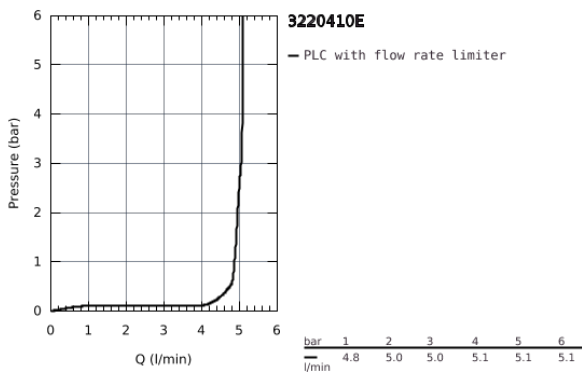

32 204 10E **CONCETTO BASIN MIXER 1/2"**
S-SIZE

PRODUCT DESCRIPTION

- Colour: Chrome
 - monobloc installation
 - metal lever
 - 28 mm ceramic cartridge with GROHE SilkMove
 - temperature limiter
 - GROHE Long-Life finish
 - GROHE Water Saving SpeedClean mousseur 5.7 l/min
 - GROHE FastFixation installation system with centering support
 - pop-up waste set 1 1/4"
-
- flexible connection hoses

32 204 10E CONCETTO BASIN MIXER 1/2" S-SIZE

SPARE PARTS, April 2010 – now

- 1: Lever (Spare part-nr. 46753000)
- 2: retaining ring (Spare part-nr. 46715000)
- 3: Cartridge (Spare part-nr. 46580000)
- 4: Flow restrictor (Spare part-nr. 13935000)
- 5: Pop-up rod (Spare part-nr. 46739000)
- 6: Shank mounting kit (Spare part-nr. 46249000)
- 7: Pop-up waste set 1 1/4" (Spare part-nr. 28910000)
- 7.1: Chrome bath plug (Spare part-nr. 07182000)
- 7.2: Eccentric rod (Spare part-nr. 07052000)
- 8: Mounting wrench (Spare part-nr. 19017000)*
- 9: Eccentric rod (Spare part-nr. 07341000)*
- 10: Base plate (Spare part-nr. 48165000)*