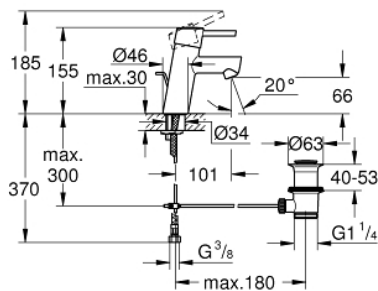

32 204 10E **CONCETTO BASIN MIXER 1/2"**
S-SIZE

PRODUCT DESCRIPTION

- Colour: Chrome
 - monobloc installation
 - metal lever
 - 28 mm ceramic cartridge with GROHE SilkMove
 - temperature limiter
 - GROHE Long-Life finish
 - GROHE Water Saving SpeedClean mousseur 5.7 l/min
 - GROHE FastFixation installation system with centering support
 - pop-up waste set 1 1/4"
-
- flexible connection hoses

32 204 10E CONCETTO BASIN MIXER 1/2" S-SIZE

SPARE PARTS, April 2010 – now

- 1: Lever (Spare part-nr. 46753000)
- 2: retaining ring (Spare part-nr. 46715000)
- 3: Cartridge (Spare part-nr. 46580000)
- 4: Flow restrictor (Spare part-nr. 13935000)
- 5: Pop-up rod (Spare part-nr. 46739000)
- 6: Shank mounting kit (Spare part-nr. 46249000)
- 7: Pop-up waste set 1 1/4" (Spare part-nr. 28910000)
- 7.1: Chrome bath plug (Spare part-nr. 07182000)
- 7.2: Eccentric rod (Spare part-nr. 07052000)
- 8: Mounting wrench (Spare part-nr. 19017000)*
- 9: Eccentric rod (Spare part-nr. 07341000)*
- 10: Base plate (Spare part-nr. 48165000)*