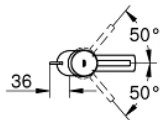

32 204 10E **CONCETTO BASIN MIXER 1/2"**
S-SIZE

PRODUCT DESCRIPTION

- Colour: Chrome
 - monobloc installation
 - metal lever
 - 28 mm ceramic cartridge with GROHE SilkMove
 - temperature limiter
 - GROHE Long-Life finish
 - GROHE Water Saving SpeedClean mousseur 5.7 l/min
 - GROHE FastFixation installation system with centering support
 - pop-up waste set 1 1/4"
-
- flexible connection hoses

32 204 10E CONCETTO BASIN MIXER 1/2" S-SIZE

SPARE PARTS, April 2010 – now

- 1: Lever (Spare part-nr. 46753000)
- 2: retaining ring (Spare part-nr. 46715000)
- 3: Cartridge (Spare part-nr. 46580000)
- 4: Flow restrictor (Spare part-nr. 13935000)
- 5: Pop-up rod (Spare part-nr. 46739000)
- 6: Shank mounting kit (Spare part-nr. 46249000)
- 7: Pop-up waste set 1 1/4" (Spare part-nr. 28910000)
- 7.1: Chrome bath plug (Spare part-nr. 07182000)
- 7.2: Eccentric rod (Spare part-nr. 07052000)
- 8: Mounting wrench (Spare part-nr. 19017000)*
- 9: Eccentric rod (Spare part-nr. 07341000)*
- 10: Base plate (Spare part-nr. 48165000)*