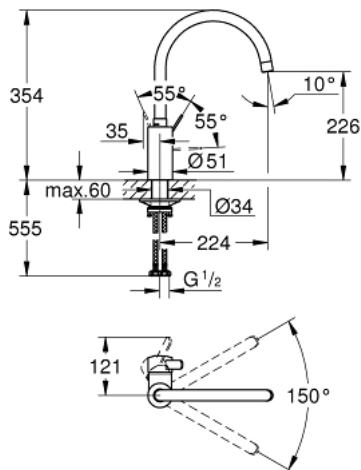

## 31 188 002 EUROSMART COSMOPOLITAN SINGLE-LEVER SINK MIXER 1/2"

### PRODUCT DESCRIPTION

- Colour: chrome
- high spout
- single hole installation
- GROHE SilkMove 35 mm ceramic cartridge
- GROHE Long-Life finish
- Lead and Nickel Free Inner Water Ways
- mousseur
- adjustable flow rate limiter
- swivel tubular spout
- swivel area 150°
- flexible connection hoses
- 

31 188 002 **EUROSMART COSMOPOLITAN SINGLE-LEVER SINK MIXER 1/2"**

**SPARE PARTS**, april 2020 – now

- 1: Lever (Spare part-nr. 46683000)
  - 2: Mousseur (Spare part-nr. 48417000)
  - 3: Cartridge (Spare part-nr. 46374000)
  - 4: Mounting set (Spare part-nr. 48477000)
  - 5: Socket spanner (Spare part-nr. 19332000)\*
- \* Optional accessories