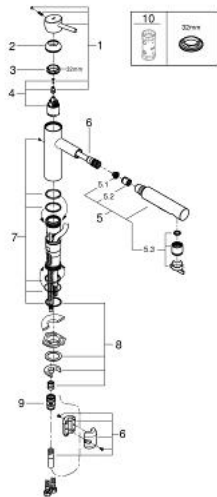

30 273 001 **CONCETTO SINGLE-LEVER SINK MIXER 1/2"**

PRODUCT DESCRIPTION

- Colour: Chrome
- medium spout
- monobloc installation
- GROHE Long-Life finish
- GROHE SilkMove 35 mm ceramic cartridge
- flow strainer
- pull-out dual spray control - switches between regular flow and spray
- diverter: laminar spray/SpeedClean shower jet
- automatic return to laminar spray
- metal spray
- adjustable flow rate limiter
- swivel cast spout
- swivel area 100°
- protected against backflow
- integrated non-return valve
- flexible connection hoses
- rapid installation system

30 273 001 **CONCETTO SINGLE-LEVER SINK MIXER 1/2"**

SPARE PARTS, November 2015 – now

- 1: Lever (Spare part-nr. 46822000)
- 2: Shield for cross handle (Spare part-nr. 46492000)
- 3: Screw ring (Spare part-nr. 46815000)
- 4: Cartridge (Spare part-nr. 46374000)
- 5: Hand shower (Spare part-nr. 46926000)
- 5.1: Strainer (Spare part-nr. 0676800M)
- 5.2: Non-return valve (Spare part-nr. 08565000)
- 5.3: Flow straightener (Spare part-nr. 48275000)
- 6: Shower hose (Spare part-nr. 48293000)
- 7: Replacement kit for seal (Spare part-nr. 46760000)
- 8: Shank mounting kit (Spare part-nr. 46346000)
- 9: Coupling piece (Spare part-nr. 46338000)
- 10: Socket Spanner (Spare part-nr. 19332000)*