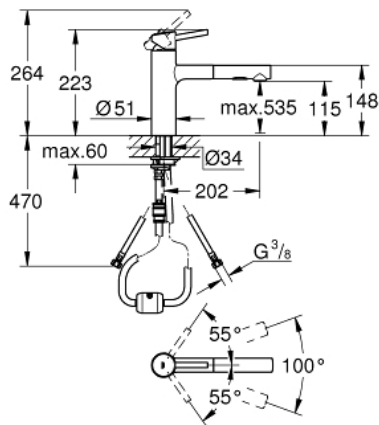

30 273 001 **CONCETTO SINGLE-LEVER SINK MIXER 1/2"**

PRODUCT DESCRIPTION

- Colour: Chrome
- medium spout
- monobloc installation
- GROHE Long-Life finish
- GROHE SilkMove 35 mm ceramic cartridge
- flow strainer
- pull-out dual spray control - switches between regular flow and spray
- diverter: laminar spray/SpeedClean shower jet
- automatic return to laminar spray
- metal spray
- adjustable flow rate limiter
- swivel cast spout
- swivel area 100°
- protected against backflow
- integrated non-return valve
- flexible connection hoses
- rapid installation system

30 273 001 **CONCETTO SINGLE-LEVER SINK MIXER 1/2"**

SPARE PARTS, November 2015 – now

- 1: Lever (Spare part-nr. 46822000)
- 2: Shield for cross handle (Spare part-nr. 46492000)
- 3: Screw ring (Spare part-nr. 46815000)
- 4: Cartridge (Spare part-nr. 46374000)
- 5: Hand shower (Spare part-nr. 46926000)
- 5.1: Strainer (Spare part-nr. 0676800M)
- 5.2: Non-return valve (Spare part-nr. 08565000)
- 5.3: Flow straightener (Spare part-nr. 48275000)
- 6: Shower hose (Spare part-nr. 48293000)
- 7: Replacement kit for seal (Spare part-nr. 46760000)
- 8: Shank mounting kit (Spare part-nr. 46346000)
- 9: Coupling piece (Spare part-nr. 46338000)
- 10: Socket Spanner (Spare part-nr. 19332000)*