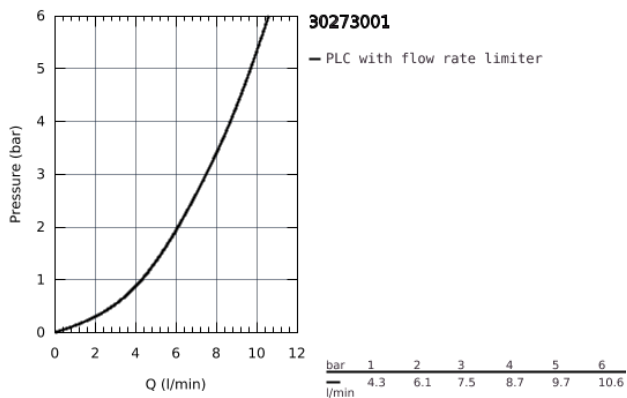

30 273 001 **CONCETTO SINGLE-LEVER SINK MIXER 1/2"**

PRODUCT DESCRIPTION

- Colour: Chrome
- medium spout
- monobloc installation
- GROHE Long-Life finish
- GROHE SilkMove 35 mm ceramic cartridge
- flow strainer
- pull-out dual spray control - switches between regular flow and spray
- diverter: laminar spray/SpeedClean shower jet
- automatic return to laminar spray
- metal spray
- adjustable flow rate limiter
- swivel cast spout
- swivel area 100°
- protected against backflow
- integrated non-return valve
- flexible connection hoses
- rapid installation system

30 273 001 **CONCETTO SINGLE-LEVER SINK MIXER 1/2"**

SPARE PARTS, November 2015 – now

- 1: Lever (Spare part-nr. 46822000)
- 2: Shield for cross handle (Spare part-nr. 46492000)
- 3: Screw ring (Spare part-nr. 46815000)
- 4: Cartridge (Spare part-nr. 46374000)
- 5: Hand shower (Spare part-nr. 46926000)
- 5.1: Strainer (Spare part-nr. 0676800M)
- 5.2: Non-return valve (Spare part-nr. 08565000)
- 5.3: Flow straightener (Spare part-nr. 48275000)
- 6: Shower hose (Spare part-nr. 48293000)
- 7: Replacement kit for seal (Spare part-nr. 46760000)
- 8: Shank mounting kit (Spare part-nr. 46346000)
- 9: Coupling piece (Spare part-nr. 46338000)
- 10: Socket Spanner (Spare part-nr. 19332000)*