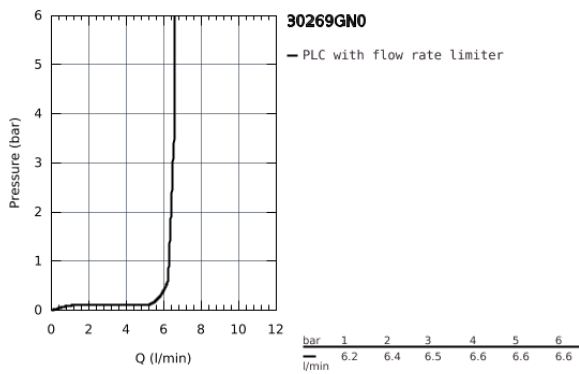

### 30 269 GN0 ESSENCE SINGLE-LEVER SINK MIXER 1/2"

**PRODUCT DESCRIPTION**

- Colour: brushed cool sunrise
- high spout
- monobloc installation
- GROHE Long-Life finish
- 28 mm ceramic cartridge with GROHE SilkMove
- GROHE AquaGuide adjustable mousseur
- swivel tubular spout
- adjustable swivel area 0° / 150° / 360°
- flexible connection hoses
- metal fixation set
- integrated temperature limiter

### 30 269 GN0 ESSENCE SINGLE-LEVER SINK MIXER 1/2"