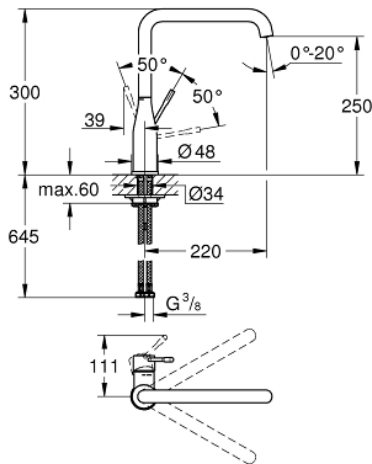

### 30 269 GN0 ESSENCE SINGLE-LEVER SINK MIXER 1/2"

**PRODUCT DESCRIPTION**

- Colour: brushed cool sunrise
- high spout
- monobloc installation
- GROHE Long-Life finish
- 28 mm ceramic cartridge with GROHE SilkMove
- GROHE AquaGuide adjustable mousseur
- swivel tubular spout
- adjustable swivel area 0° / 150° / 360°
- flexible connection hoses
- metal fixation set
- integrated temperature limiter

### 30 269 GN0 ESSENCE SINGLE-LEVER SINK MIXER 1/2"