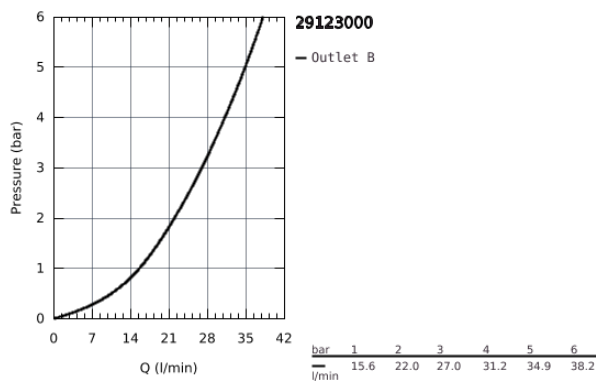

29 123 000 GROHTHERM SMARTCONTROL THERMOSTAT FOR CONCEALED INSTALLATION WITH ONE VALVE

PRODUCT DESCRIPTION

- Colour: Chrome
- set for final installation for
- GROHE Rapido SmartBox 35 600/35 604
- metal wall escutcheon with GROHE FastFixation (covered escutcheon and shaft sealing, covered fixing), retroactively 6° adjustable
- GROHE Long-Life finish
- GROHE SmartControl push for ON-OFF, turn for volume adjustment from GROHE Water Saving to full flow
- exchangeable symbols
- GROHE TurboStat compact cartridge with wax thermoelement
- GROHE ProGrip with knurl structure
- GROHE SafeStop safety button at 38°C (calibration required)
- GROHE SafeStop Plus optional temperature limiter at 43°C or 46°C included
- built-in non return valve and dirt strainers
- without roughing-in-set
- flow performance: outlet A (to external shut-off) = 34 l/min outlet B/C = 29 l/min