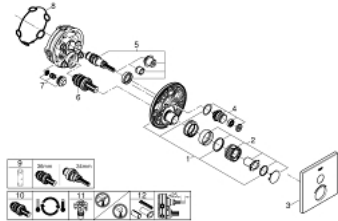

29 123 000 GROHTHERM SMARTCONTROL THERMOSTAT FOR CONCEALED INSTALLATION WITH ONE VALVE

PRODUCT DESCRIPTION

- Colour: Chrome
- set for final installation for
- GROHE Rapido SmartBox 35 600/35 604
- metal wall escutcheon with GROHE FastFixation (covered escutcheon and shaft sealing, covered fixing), retroactively 6° adjustable
- GROHE Long-Life finish
- GROHE SmartControl push for ON-OFF, turn for volume adjustment from GROHE Water Saving to full flow
- exchangeable symbols
- GROHE TurboStat compact cartridge with wax thermoelement
- GROHE ProGrip with knurl structure
- GROHE SafeStop safety button at 38°C (calibration required)
- GROHE SafeStop Plus optional temperature limiter at 43°C or 46°C included
- built-in non return valve and dirt strainers
- without roughing-in-set
- flow performance: outlet A (to external shut-off) = 34 l/min outlet B/C = 29 l/min

29 123 000 GROHTHERM SMARTCONTROL THERMOSTAT FOR CONCEALED INSTALLATION WITH ONE VALVE

29 123 000 GROHTHERM SMARTCONTROL THERMOSTAT FOR CONCEALED INSTALLATION WITH ONE VALVE

SPARE PARTS, June 2018 – now

- 1: Mounting plate (Spare part-nr. 48362000)
- 2: Temperature control handle (Spare part-nr. 49029000)
- 3: Escutcheon (Spare part-nr. 49037000)
- 4: WC push button (Spare part-nr. 48361000)
- 5: Cartridge (Spare part-nr. 48359000)
- 5.1: Spindle (Spare part-nr. 49088000)
- 6: Thermostatic compact cartridge 3/4" (Spare part-nr. 49028000)
- 7: Non-return valve (Spare part-nr. 49085000)
- 8: Sealing washer (Spare part-nr. 48360000)
- 9: Socket Spanner (Spare part-nr. 49059000)*
- 10: GROHE TurboStat cartridge 3/4" (Spare part-nr. 49003000)*
- 11: Service stops (Spare part-nr. 1405300M)*
- 12: Universal extension set single-lever mixers, 25 mm (Spare part-nr. 14048000)*