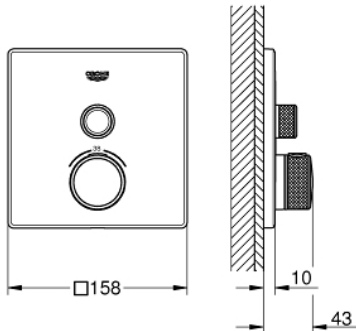

29 123 000 GROHTHERM SMARTCONTROL THERMOSTAT FOR CONCEALED INSTALLATION WITH ONE VALVE

PRODUCT DESCRIPTION

- Colour: Chrome
- set for final installation for
- GROHE Rapido SmartBox 35 600/35 604
- metal wall escutcheon with GROHE FastFixation (covered escutcheon and shaft sealing, covered fixing), retroactively 6° adjustable
- GROHE Long-Life finish
- GROHE SmartControl push for ON-OFF, turn for volume adjustment from GROHE Water Saving to full flow
- exchangeable symbols
- GROHE TurboStat compact cartridge with wax thermoelement
- GROHE ProGrip with knurl structure
- GROHE SafeStop safety button at 38°C (calibration required)
- GROHE SafeStop Plus optional temperature limiter at 43°C or 46°C included
- built-in non return valve and dirt strainers
- without roughing-in-set
- flow performance: outlet A (to external shut-off) = 34 l/min outlet B/C = 29 l/min

- 1: Mounting plate (Spare part-nr. 48362000)
- 2: Temperature control handle (Spare part-nr. 49029000)
- 3: Escutcheon (Spare part-nr. 49037000)
- 4: WC push button (Spare part-nr. 48361000)
- 5: Cartridge (Spare part-nr. 48359000)
- 5.1: Spindle (Spare part-nr. 49088000)
- 6: Thermostatic compact cartridge 3/4" (Spare part-nr. 49028000)
- 7: Non-return valve (Spare part-nr. 49085000)
- 8: Sealing washer (Spare part-nr. 48360000)
- 9: Socket Spanner (Spare part-nr. 49059000)*
- 10: GROHE TurboStat cartridge 3/4" (Spare part-nr. 49003000)*
- 11: Service stops (Spare part-nr. 1405300M)*
- 12: Universal extension set single-lever mixers, 25 mm (Spare part-nr. 14048000)*