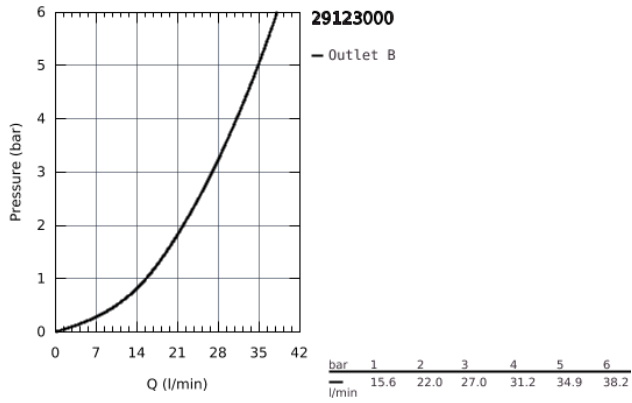

29 123 000 GROHTHERM SMARTCONTROL THERMOSTAT FOR CONCEALED INSTALLATION WITH ONE VALVE