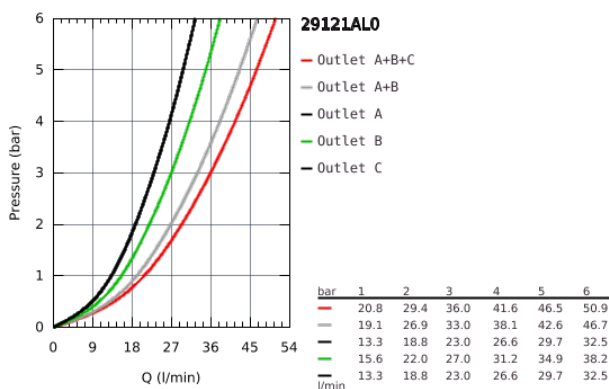

29 121 AL0 GROHTHERM SMARTCONTROL THERMOSTAT FOR CONCEALED INSTALLATION WITH 3 VALVES

PRODUCT DESCRIPTION

- Colour: Brushed Hard Graphite
- set for final installation for
- GROHE Rapido SmartBox 35 600/35 604
- metal wall escutcheon with GROHE FastFixation (covered escutcheon and shaft sealing, covered fixing), retroactively 6° adjustable
- GROHE Long-Life Shine finish
- GROHE SmartControl push for ON-OFF, turn for volume adjustment from GROHE Water Saving to full flow
- exchangeable symbols
- GROHE TurboStat compact cartridge with wax thermoelement
- GROHE SafeStop safety button at 38°C (calibration required)
- GROHE SafeStop Plus optional temperature limiter at 43°C or 46°C included
- built-in non return valve and dirt strainers
- multiple outlets can be run simultaneously
- without roughing-in-set
- flow performance: outlet A = 23 l/min outlet B = 27 l/min outlet C = 23 l/min outlet A + B = 33 l/min outlet A + B + C = 36 l/min