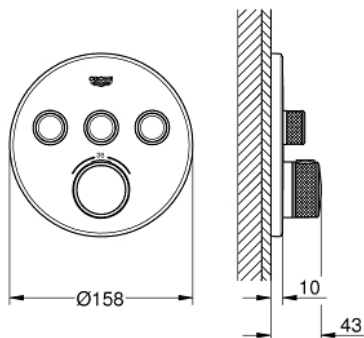

29 121 AL0 GROHTHERM SMARTCONTROL THERMOSTAT FOR CONCEALED INSTALLATION WITH 3 VALVES

PRODUCT DESCRIPTION

- Colour: Brushed Hard Graphite
- set for final installation for
- GROHE Rapido SmartBox 35 600/35 604
- metal wall escutcheon with GROHE FastFixation (covered escutcheon and shaft sealing, covered fixing), retroactively 6° adjustable
- GROHE Long-Life Shine finish
- GROHE SmartControl push for ON-OFF, turn for volume adjustment from GROHE Water Saving to full flow
- exchangeable symbols
- GROHE TurboStat compact cartridge with wax thermoelement
- GROHE SafeStop safety button at 38°C (calibration required)
- GROHE SafeStop Plus optional temperature limiter at 43°C or 46°C included
- built-in non return valve and dirt strainers
- multiple outlets can be run simultaneously
- without roughing-in-set
- flow performance: outlet A = 23 l/min outlet B = 27 l/min outlet C = 23 l/min outlet A + B = 33 l/min outlet A + B + C = 36 l/min