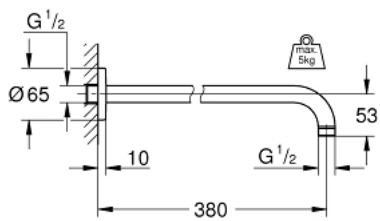

28 361 000 RAINSHOWER SHOWER ARM, 380 MM

PRODUCT DESCRIPTION

- Colour: Chrome
- material: metal
- connection thread 1/2"
- can be used for all Rainshower head showers except Rainshower 400 mm
- GROHE Long-Life finish

28 361 000 **RAINSHOWER SHOWER ARM, 380 MM**

SPARE PARTS, October 2003 – now

1: Escutcheon (Spare part-nr. 11741000)