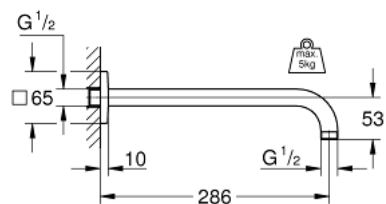

## 27 488 000 RAINSHOWER SHOWER ARM 286 MM

### PRODUCT DESCRIPTION

- Colour: Chrome
- material: metal
- connection thread 1/2"
- with square escutcheon
- can be used for all Rainshower head showers except Rainshower 400 mm
- GROHE Long-Life finish

27 488 000 **RAINSHOWER SHOWER ARM 286 MM**

**SPARE PARTS**, March 2010 – now

1: Escutcheon (Spare part-nr. 48118000)